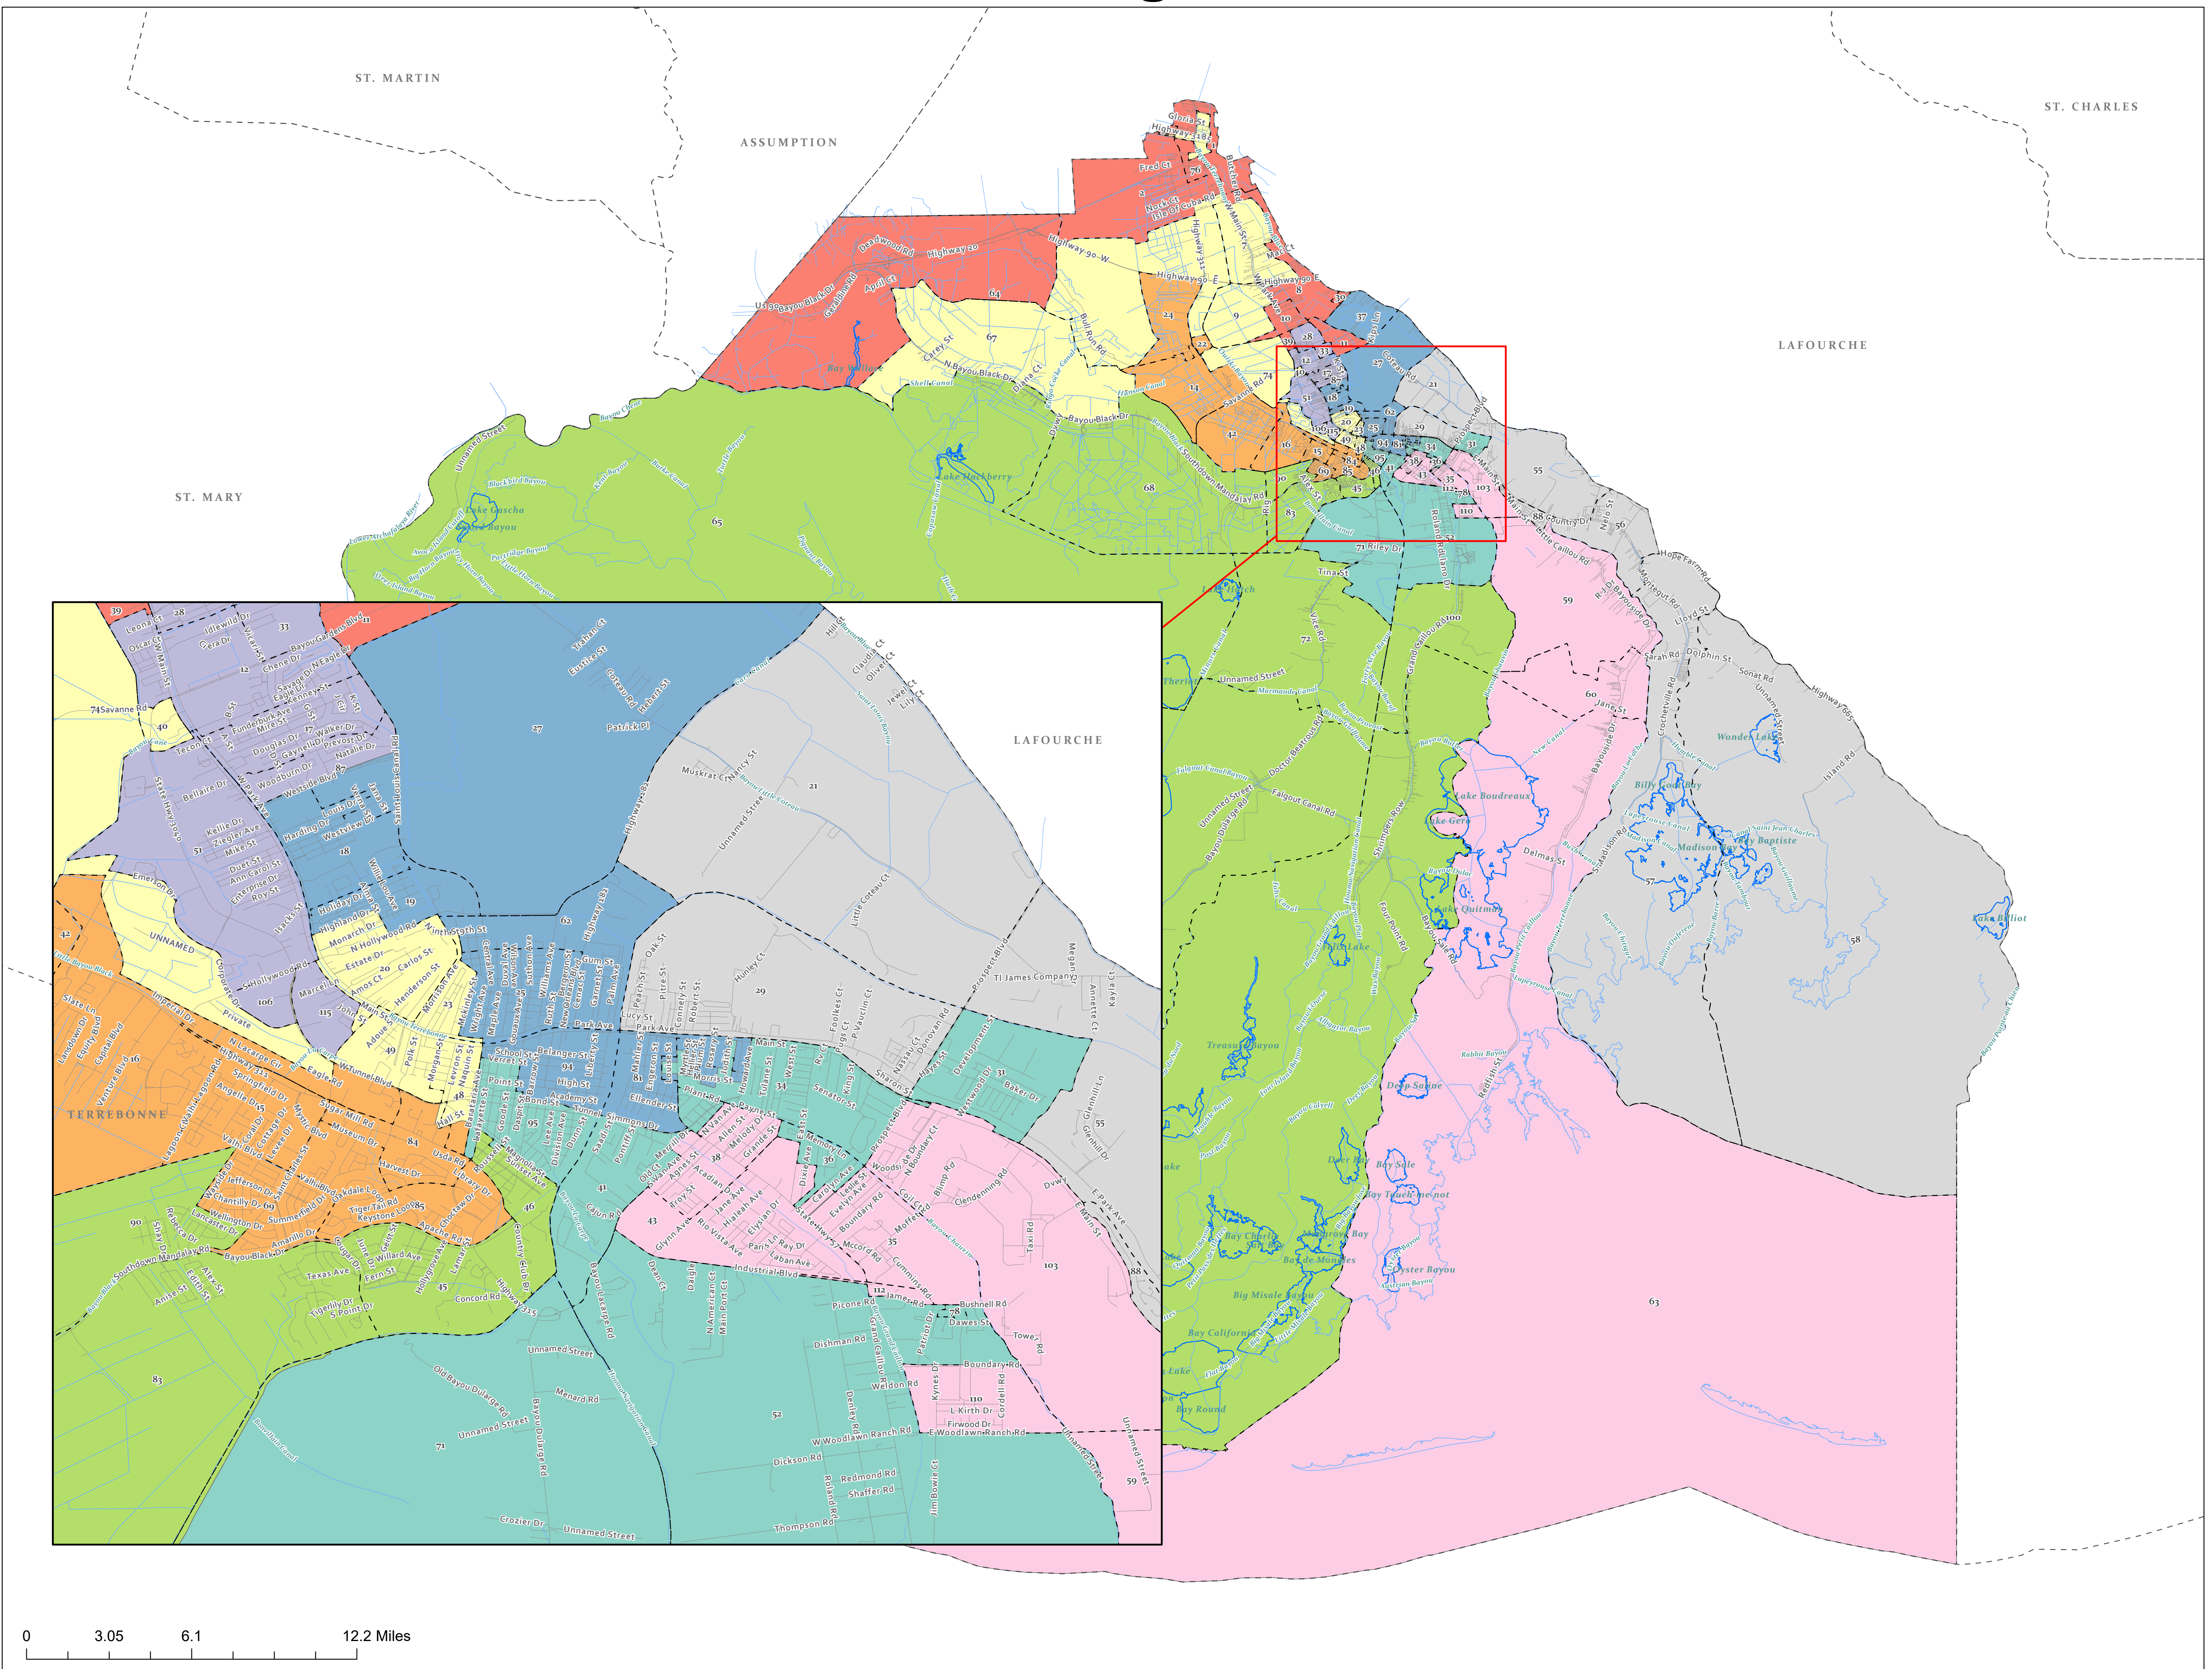

2020 Redistricting: Council and School Board Districts

Legend

- NHDFlowline selection
- NHDWaterbody selection
- 2022 Precincts - Merged

2020 Redistricting Plan

DISTRICT

- 1
- 2
- 3
- 4
- 5
- 6
- 7
- 8
- 9

TERREBONNE PARISH

LOUISIANA