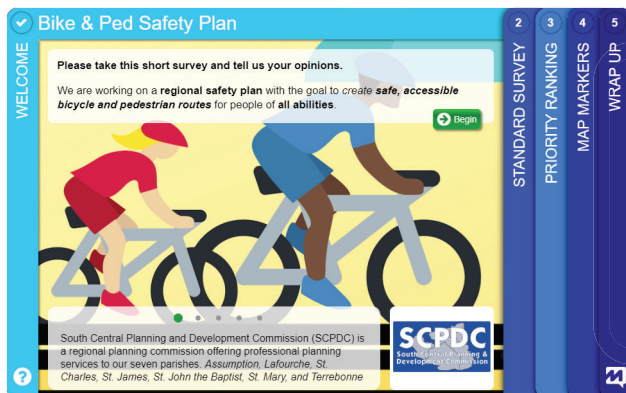

Make a Difference

South Central Planning & Development Commission

BICYCLE & PEDESTRIAN SAFETY PLAN

Take the **SURVEY** by clicking on the **BLUE** Bike and Ped. Safety Plan button

Take the survey
CLICK HERE TO BEGIN