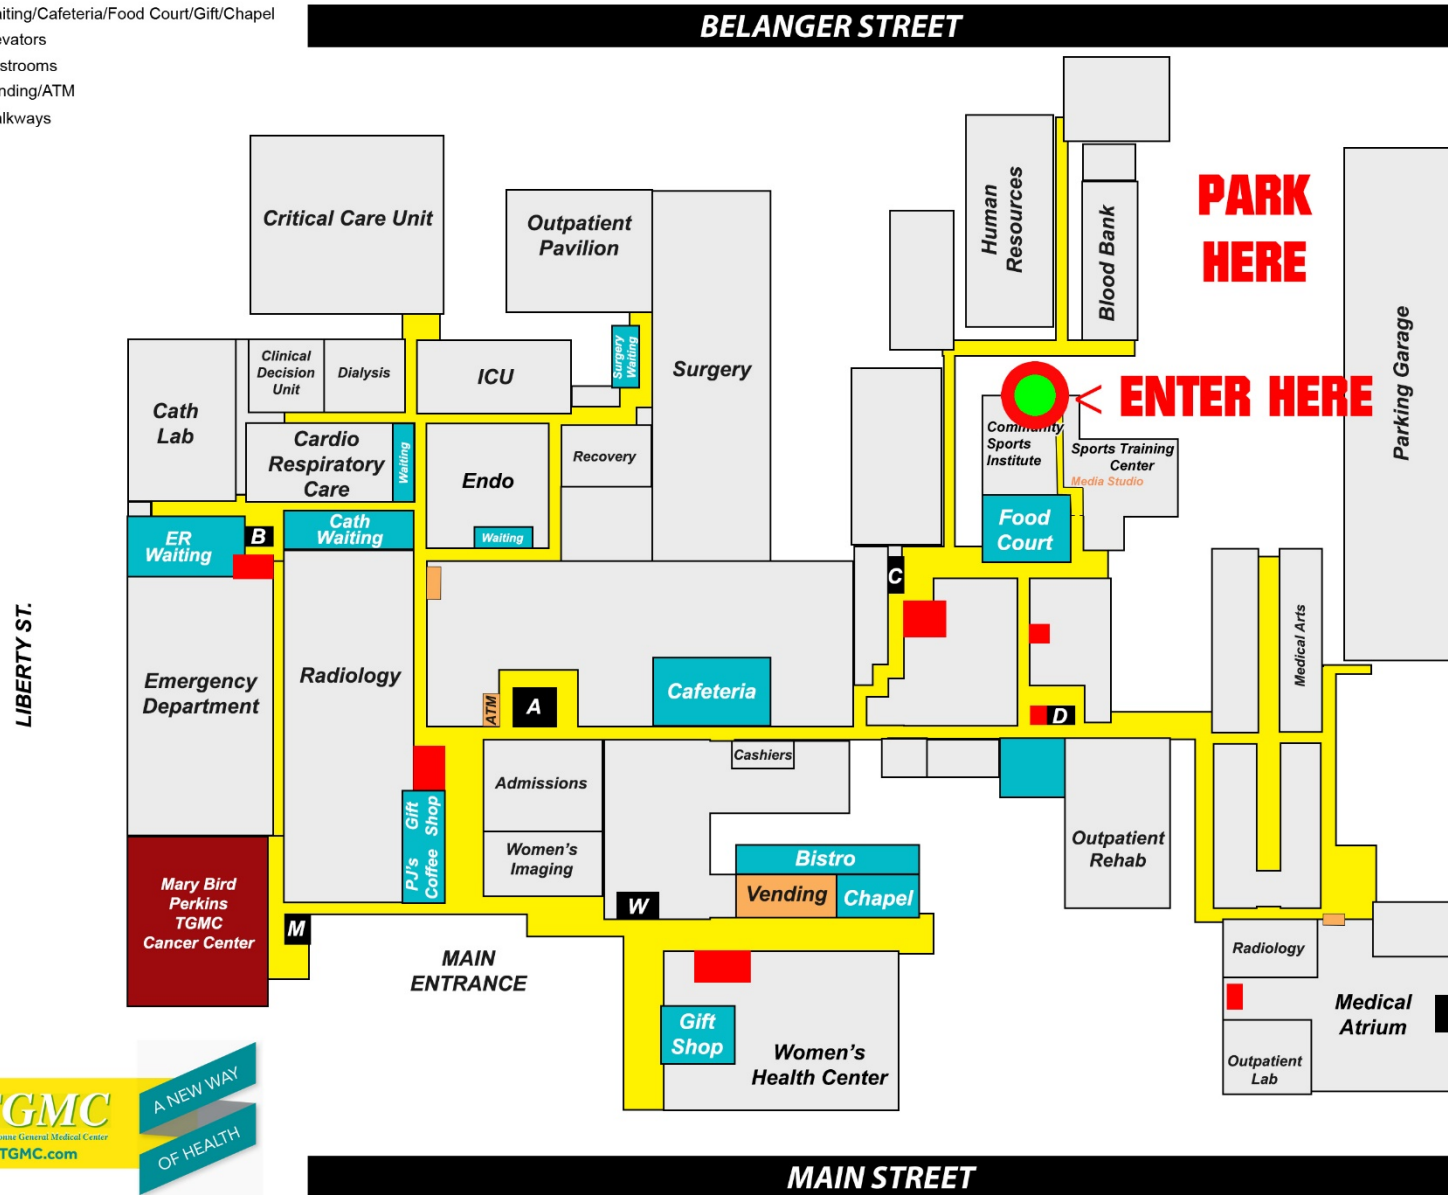

# TERREBONNE GENERAL MEDICAL CENTER (GROUND FLOOR)

- Waiting/Cafeteria/Food Court/Gift/Chapel
- Elevators
- Restrooms
- Vending/ATM
- Walkways

**MAIN STREET**