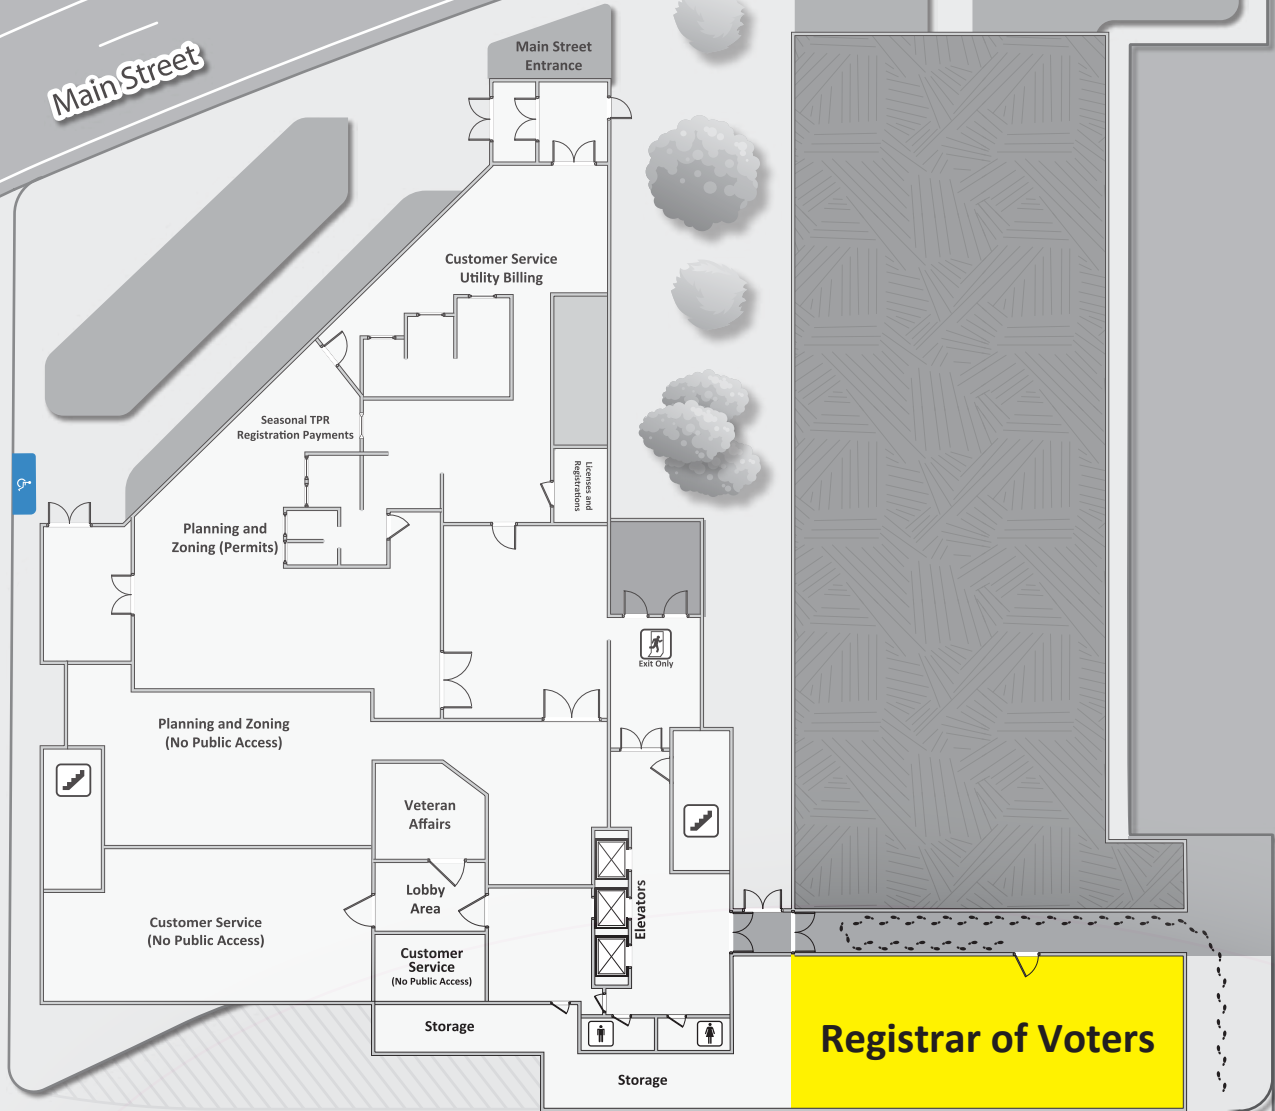

Main Street

**Reserved  
Parking for  
Early Voting**

The image shows a reserved parking area with a yellow background and diagonal lines. It features a wheelchair icon, a ramp icon, and a person with a cane icon. Red arrows indicate the flow of traffic into and out of the area.

Gabasse Street