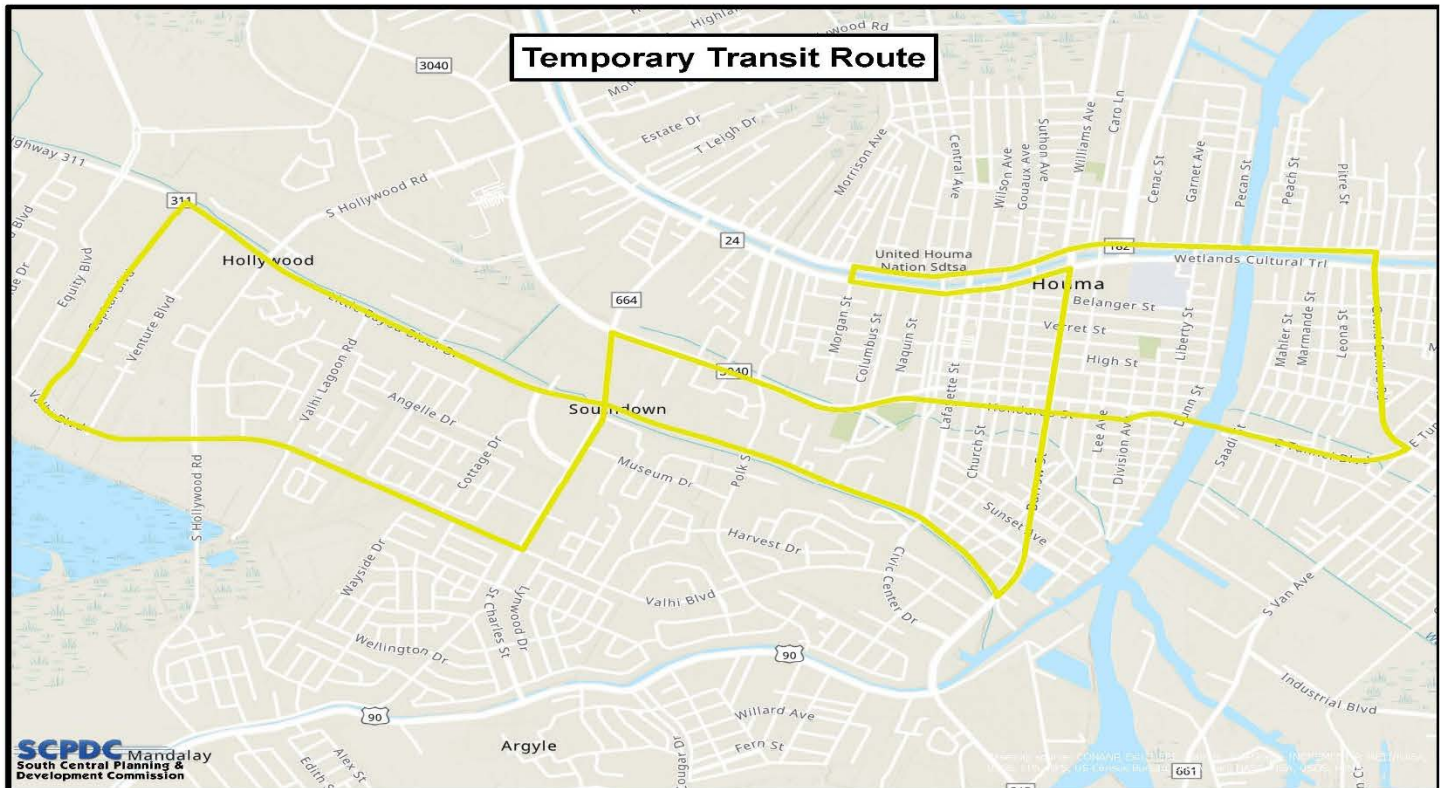

# GOOD EARTH TRANSIT TEMPORARY ROUTE

## The NEW Temporary Route will follow the below directions:

- From the Bus Station, head down Main St. and take a right onto Barrow St.
- Head down Barrow St., then take a right onto Highway 311.
- Head down Highway 311, then take a left onto Capital Blvd.
- Head down Capital Blvd, then take a left onto Valhi Blvd.
- Head down Valhi Blvd, then take a left onto Saint Charles St.
- Head down Saint Charles St., then take a right onto Tunnel Blvd.
- Head down Tunnel Blvd, then take a left onto Grand Caillou Rd.
- Head down Grand Caillou Rd, then take a left onto E. Park Ave.
- Head down Park Ave, then take a left onto Morgan St. Bridge
- Turn left onto Main St. and arrive at the Bus Station