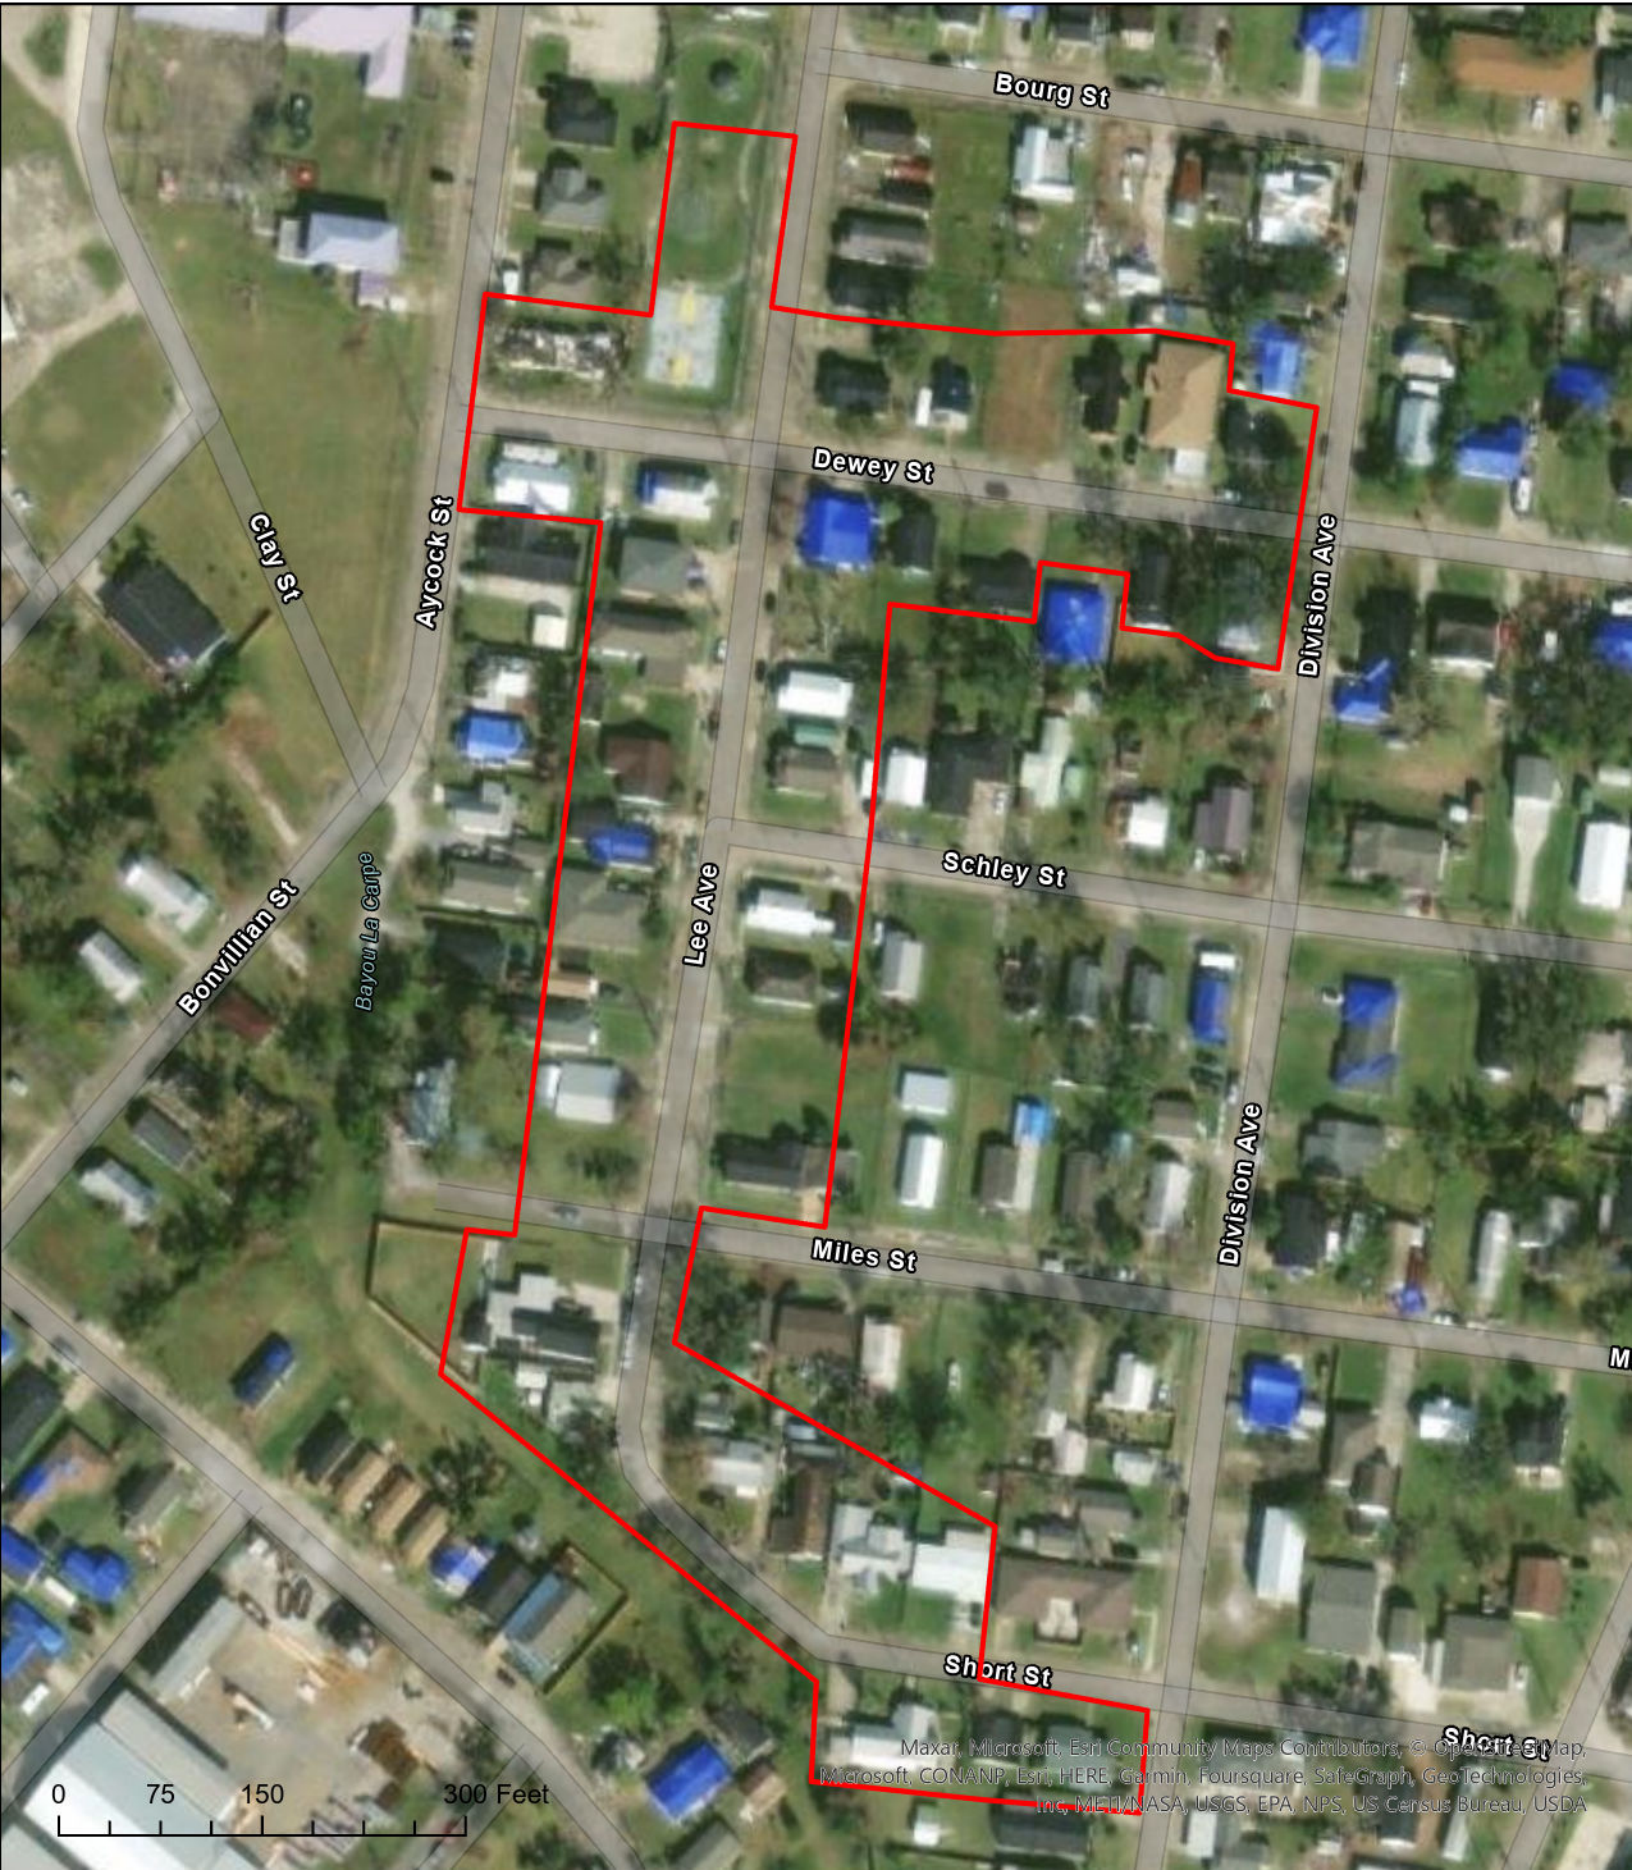

# Planned Power Outage Thursday, May 4th 2023 From 8:00am to 3:00pm

0 75 150 300 Feet

Maxar, Microsoft, Esri Community Maps Contributors, © OpenStreetMap, Microsoft, CONANP, Esri, HERE, Garmin, Foursquare, SafeGraph, GeoTechnologies, Inc, METI/NASA, USGS, EPA, NPS, US Census Bureau, USDA