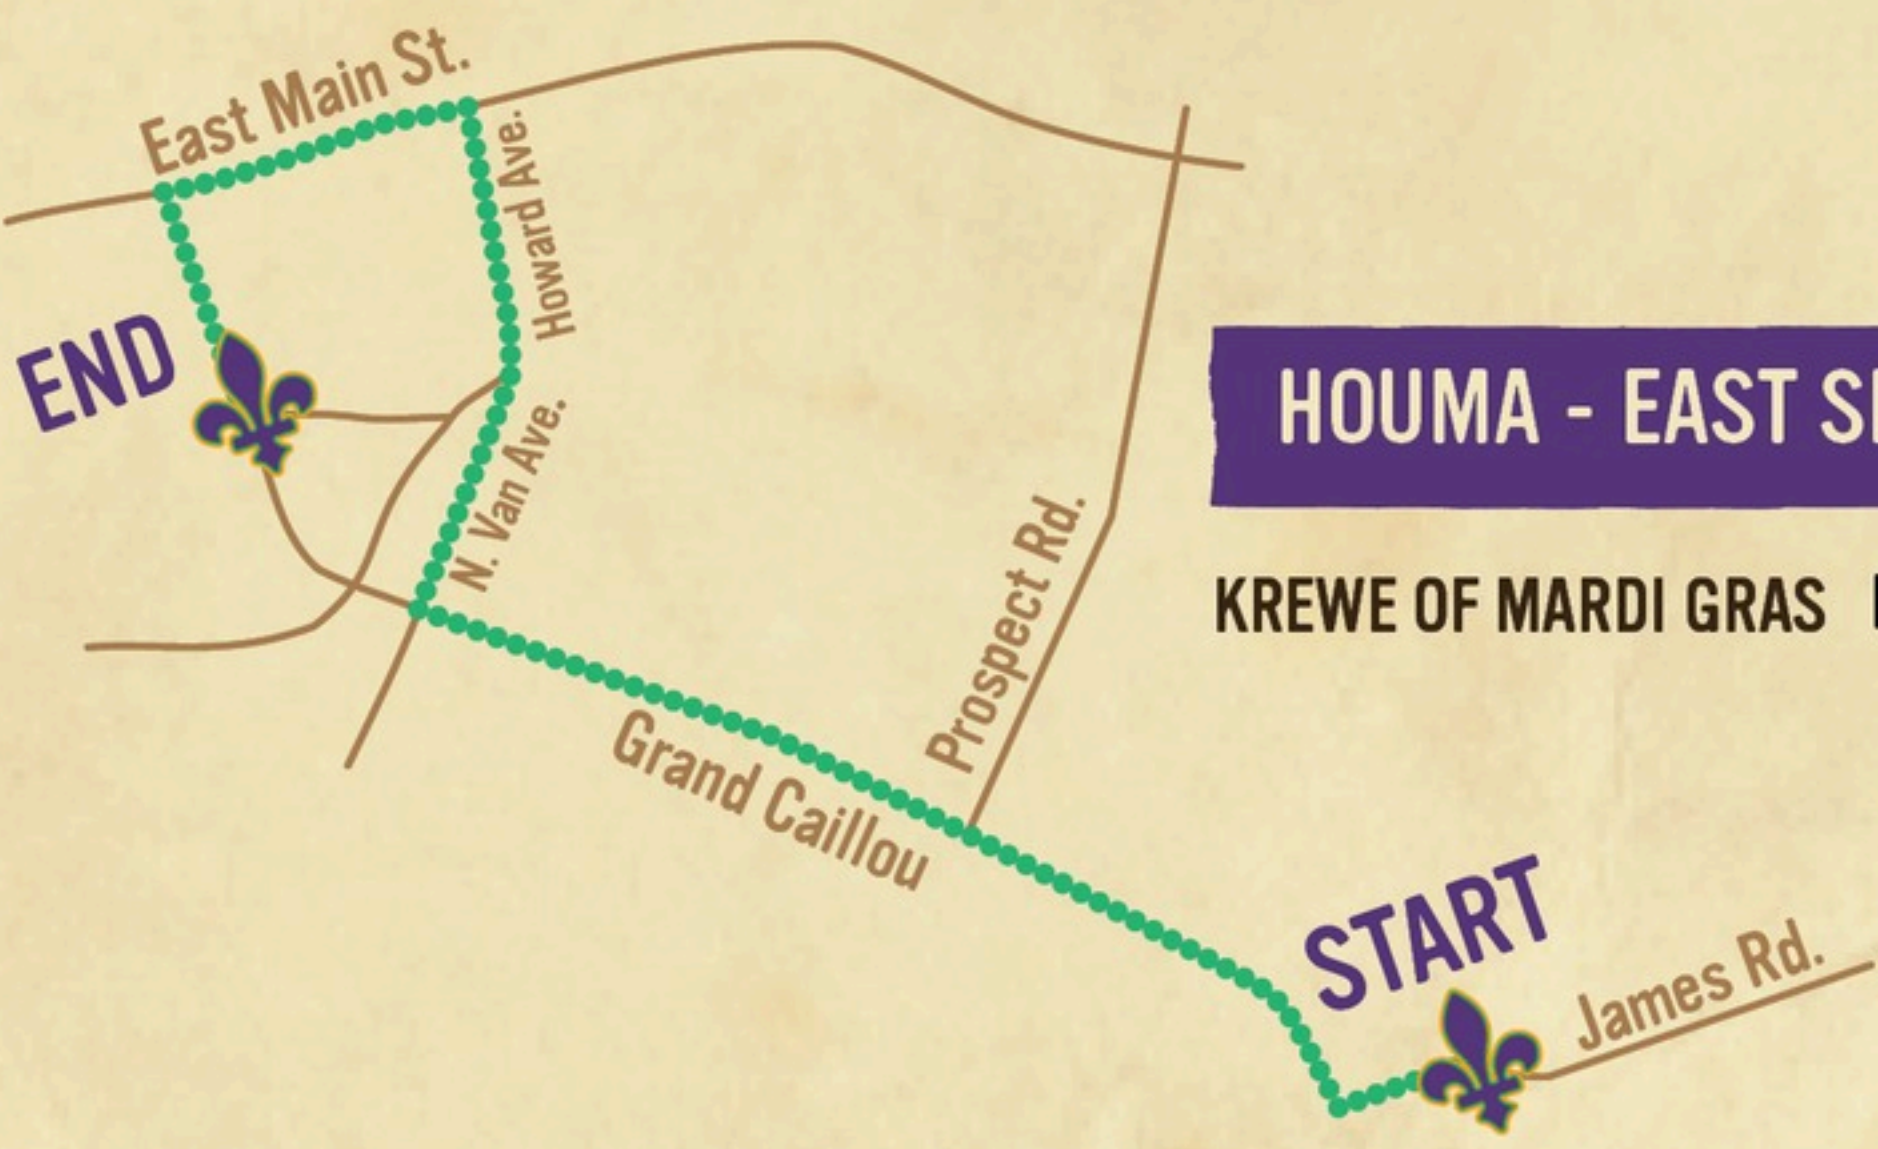

HOUMA - WEST SIDE ROUTE

KREWE OF HERCULES	FEB. 2	6:00pm
KREWE OF AQUARIUS	FEB. 3	6:30pm
KREWE OF HYACINTHIANS	FEB. 4	12:30pm
KREWE OF TITANS	FEB. 4	Follows Hyacinthians
KREWE OF APHRODITE	FEB. 9	6:00pm
KREWE OF TERREANIANS	FEB. 11	12:30pm
KREWE OF TRADITION	FEB. 11	1:00pm
KREWE OF CLEOPATRA	FEB. 12	6:00pm
KREWE OF HOUMAS	FEB. 13	1:00pm
KREWE OF KAJUNS	FEB. 13	Follows Houmas

Future Mardi Gras Dates:
 March 4, 2025
 February 17, 2026
 February 9, 2027

HOUMA - EAST SIDE ROUTE

KREWE OF MARDI GRAS FEB. 10 | 6:30pm

ADDITIONAL PARADES

In Chauvin - 15 miles SE		
KREWE OF TEE CAILLOU	FEB. 3	TBA
In Montegut - 17 miles SE		
KREWE OF MONTEGUT	FEB. 11	12:30pm
KREWE OF BONNE TERRE	FEB. 13	4:00PM