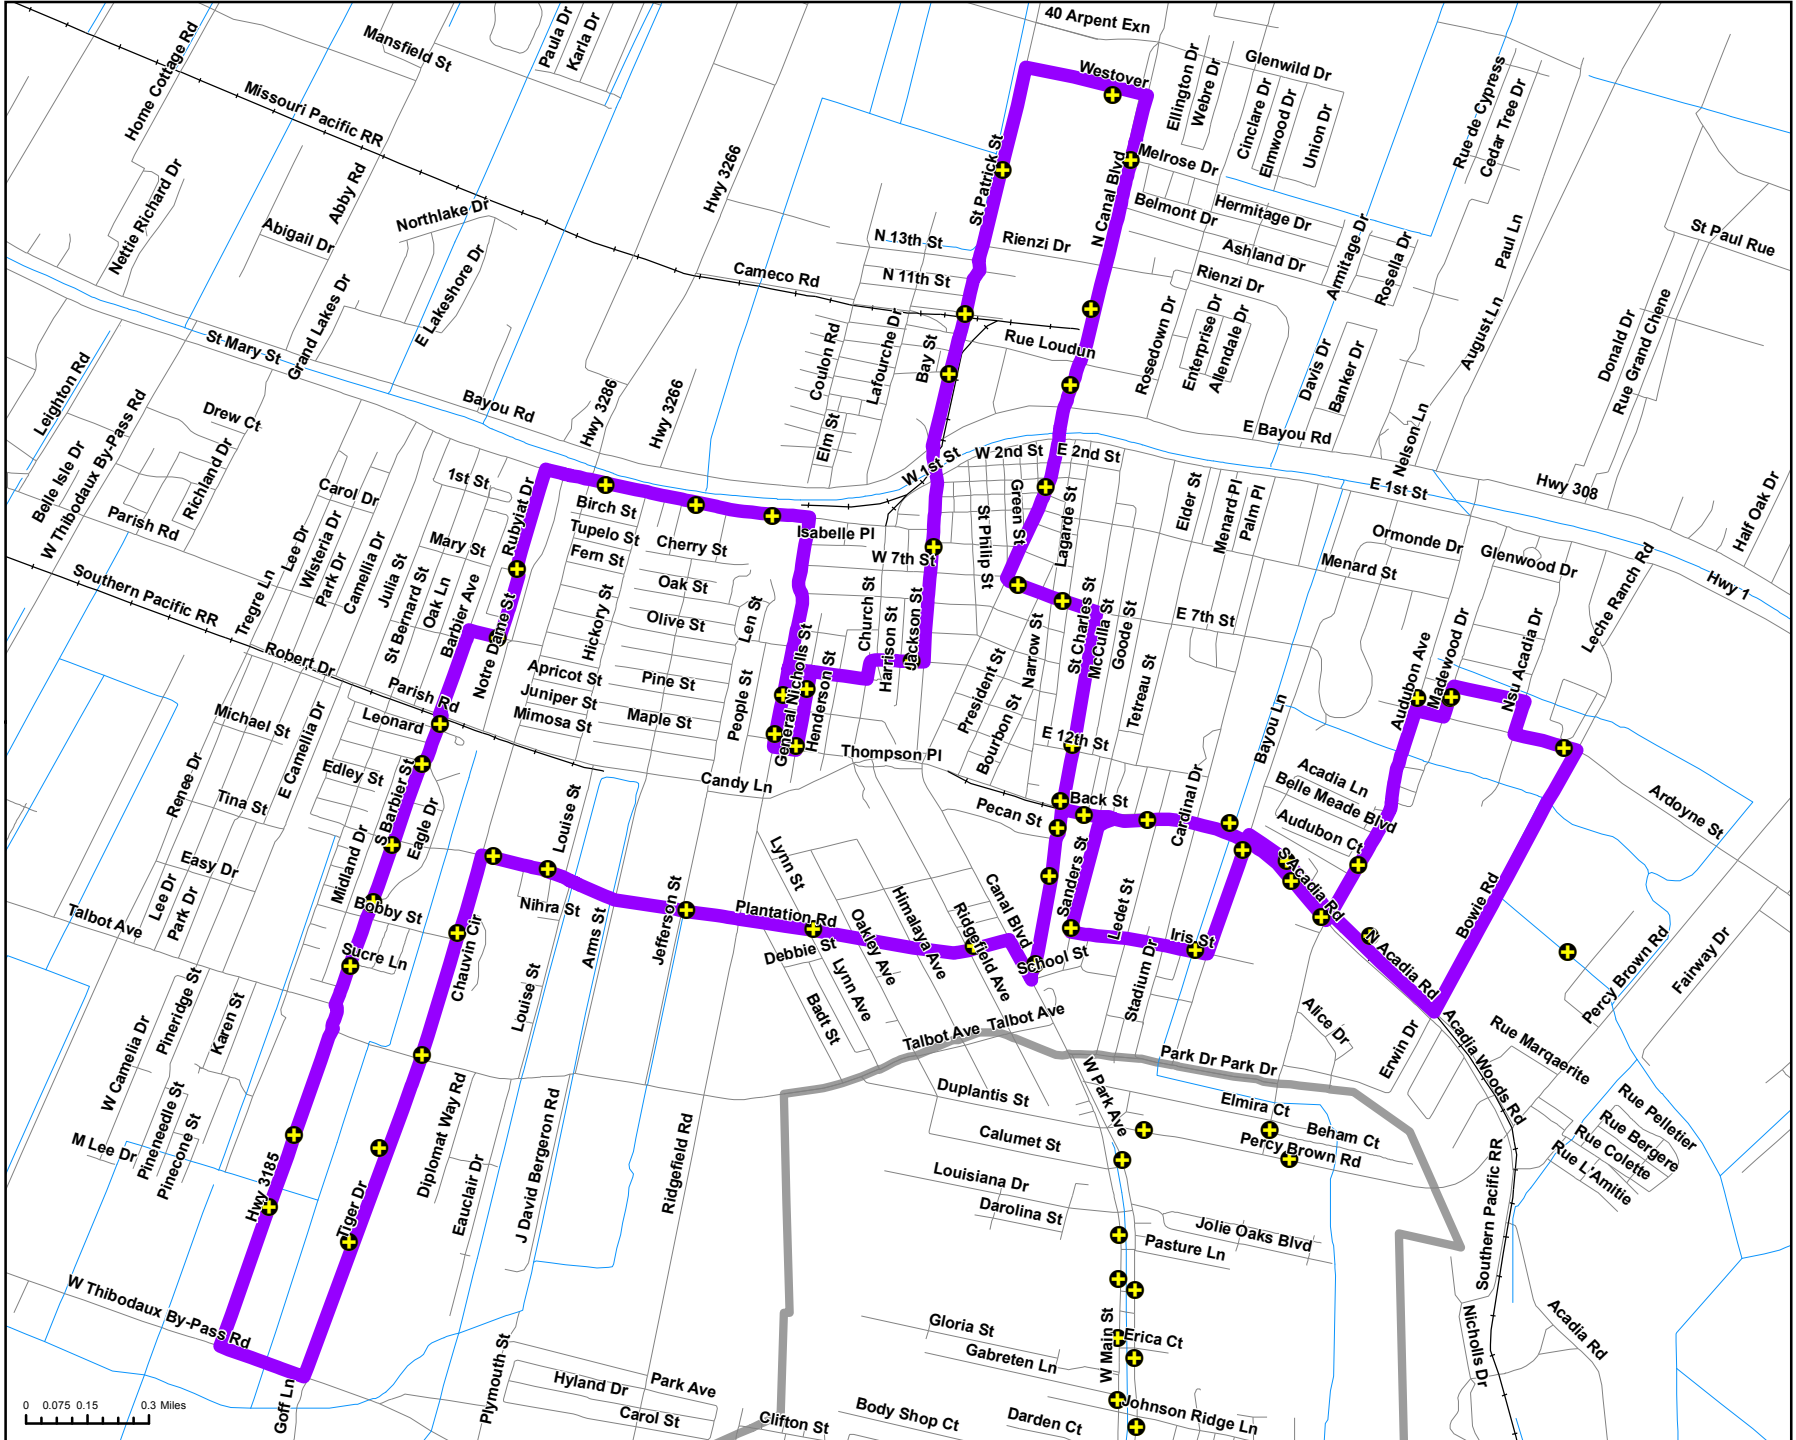

2015 Good Earth Transit - Thibodaux Route

SCPDC
 South Central Planning &
 Development Commission
 Post Office Box 1870
 Gray, Louisiana 70359
 Phone: (985) 851-2900

Legend

- Road
- Railroad
- Hydrography
- Parish Boundary
- Bus Stop
- Bus Route

TERREBONNE PARISH

LOUISIANA