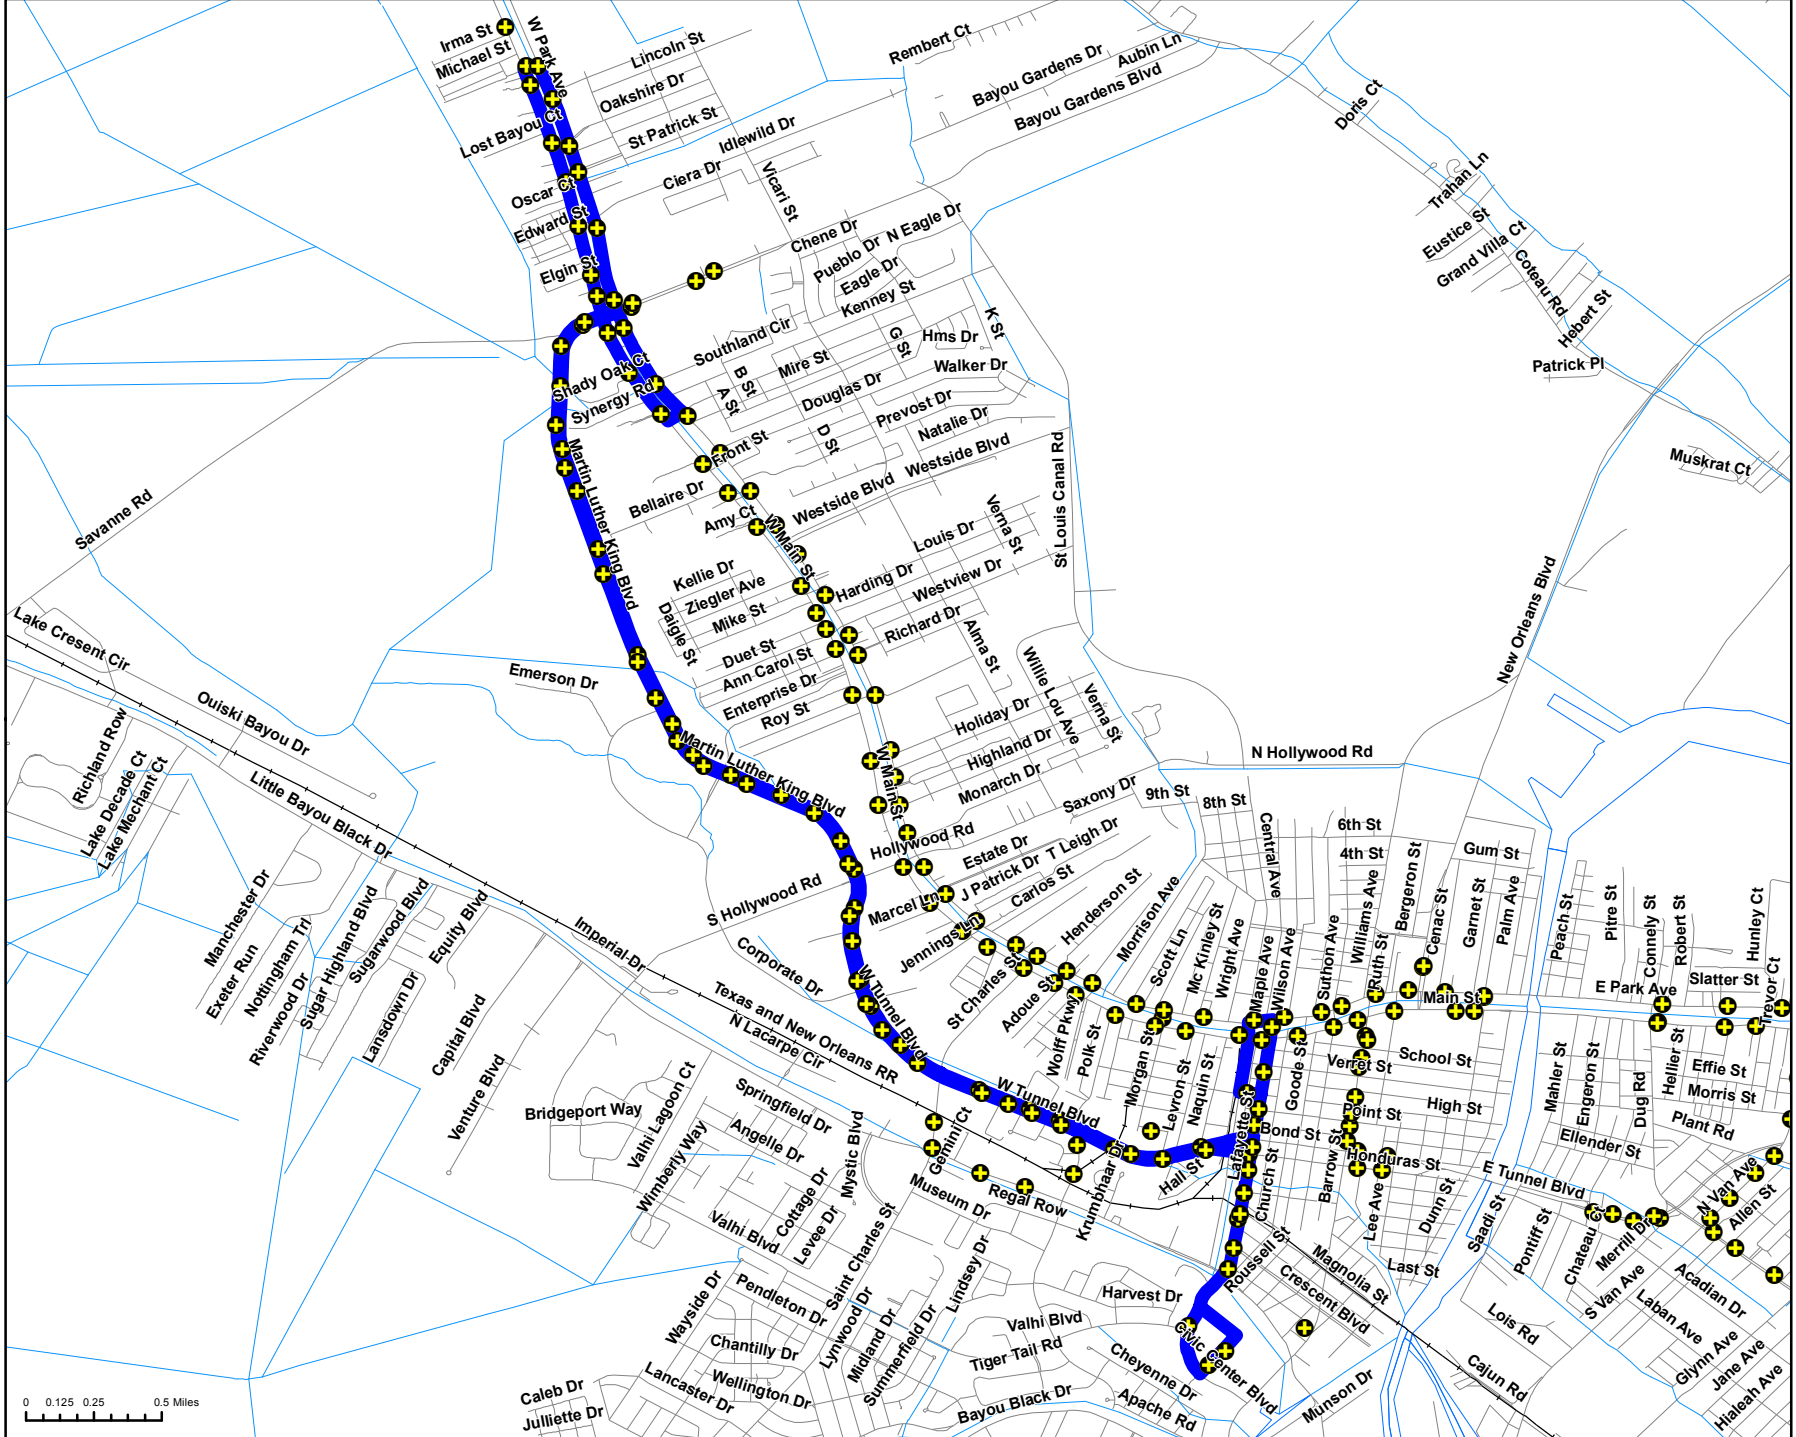

2015 Good Earth Transit - Martin Luther King Route

SCPDC
 South Central Planning &
 Development Commission
 Post Office Box 1870
 Gray, Louisiana 70359
 Phone: (985) 851-2900

Legend

- Road
- Railroad
- Hydrography
- Parish Boundary
- Bus Stop
- Bus Route

TERREBONNE PARISH

LOUISIANA