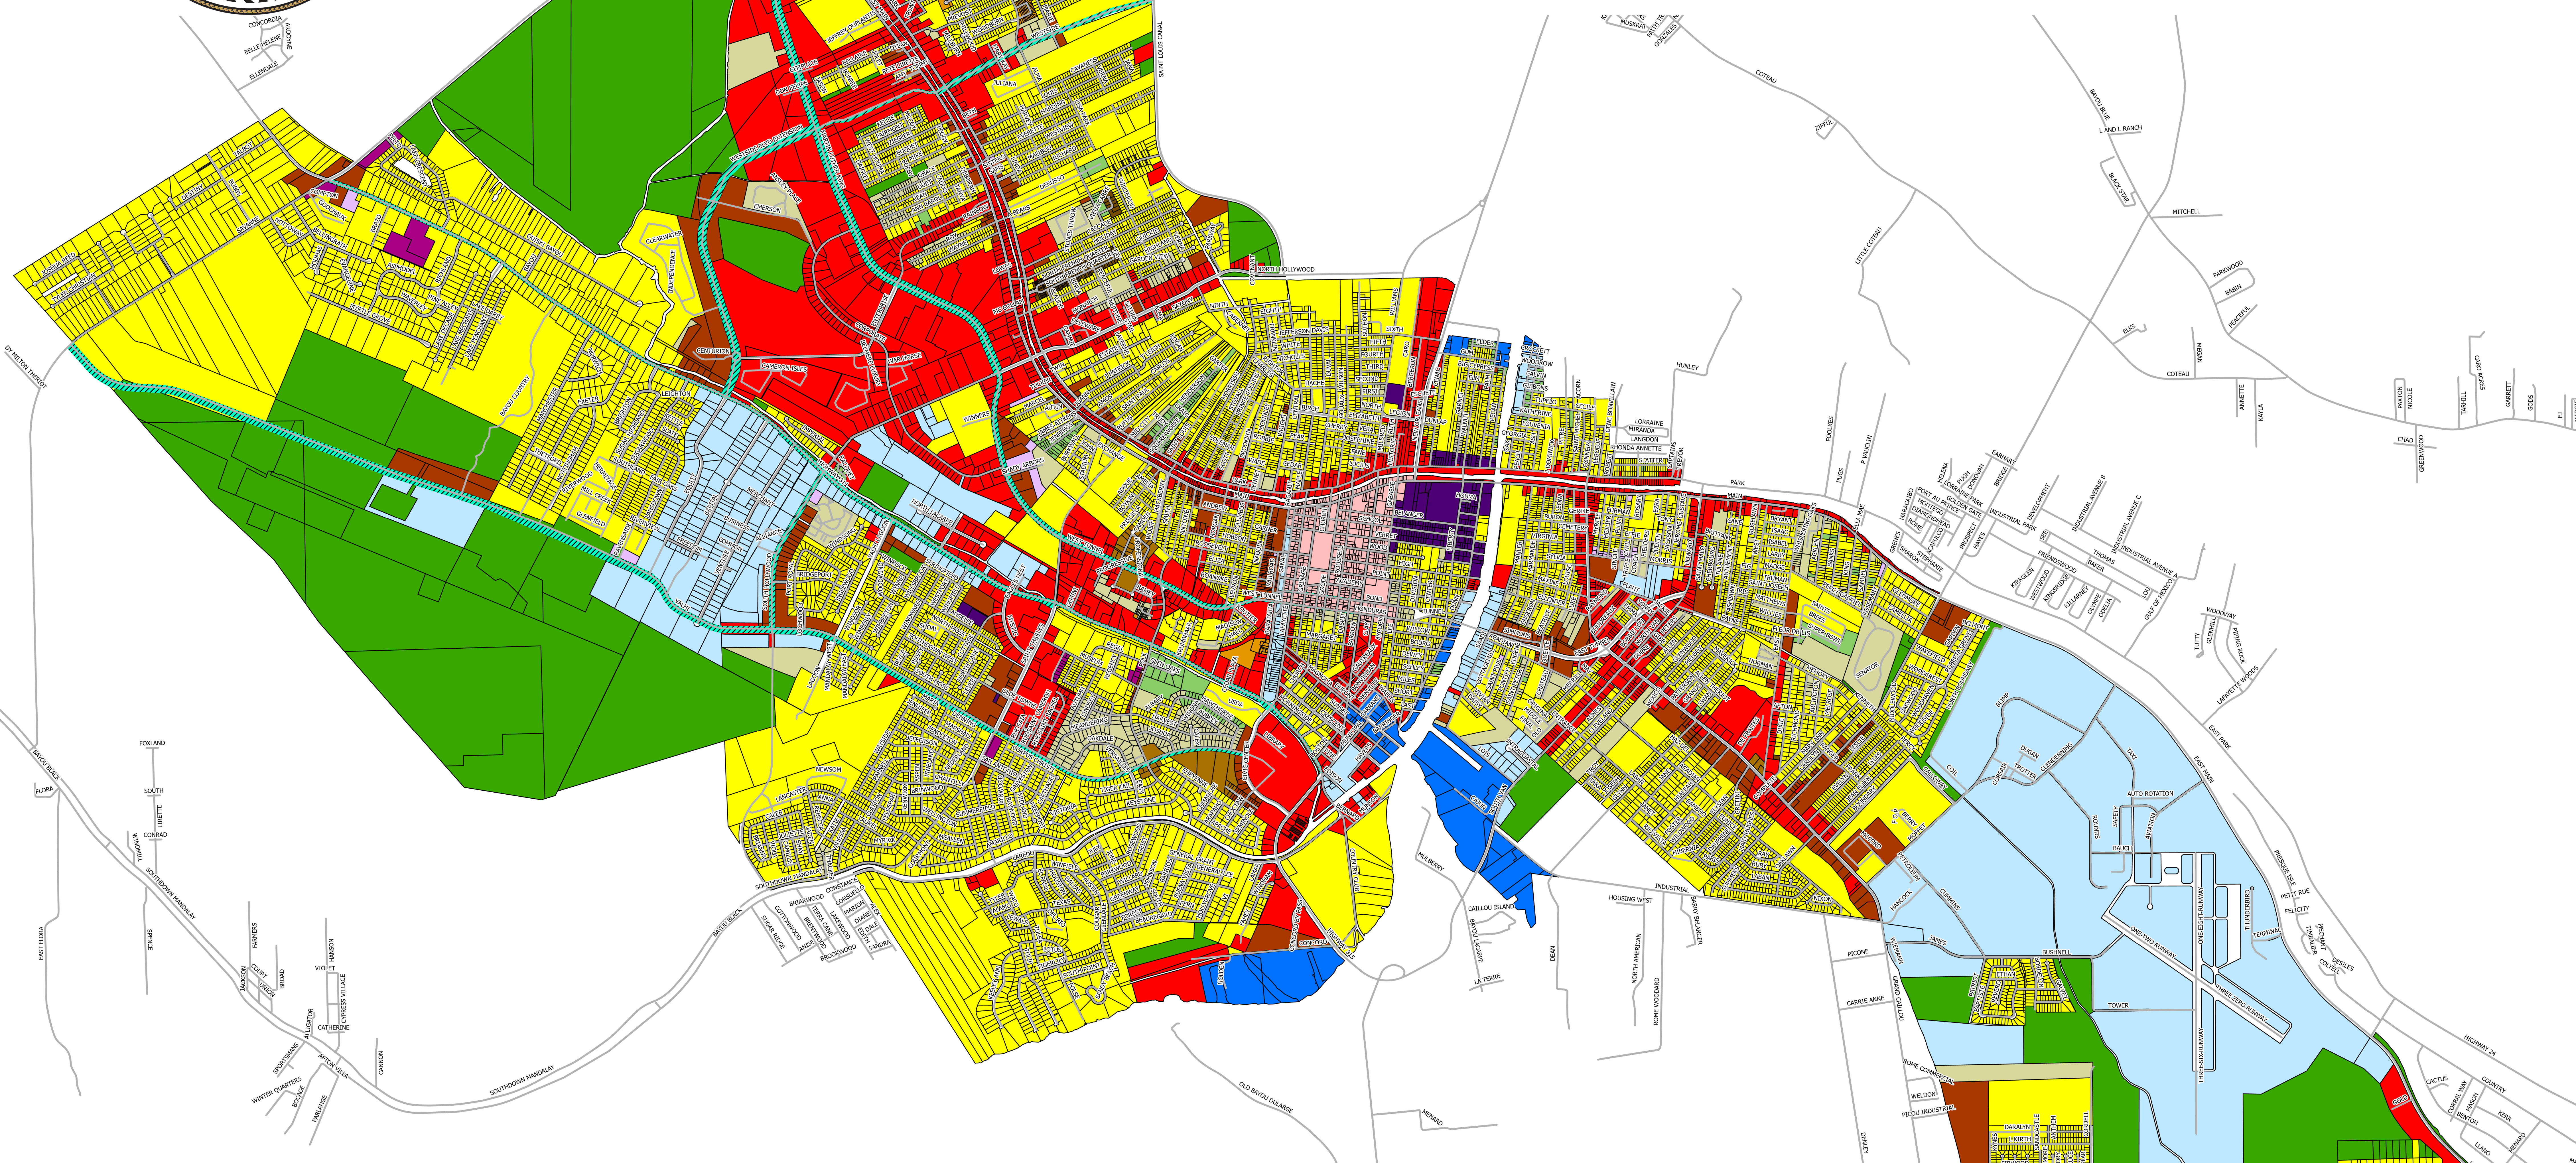

# Terrebonne Parish Consolidated Government Zoning District Map

Revised: January 8, 2024

### LEGEND

#### MAJOR CORRIDOR OVERLAY

 MCO

#### ZONE CLASS

Disclaimer: Maps are for reference only and do not have engineering accuracy. Information must be field verified.