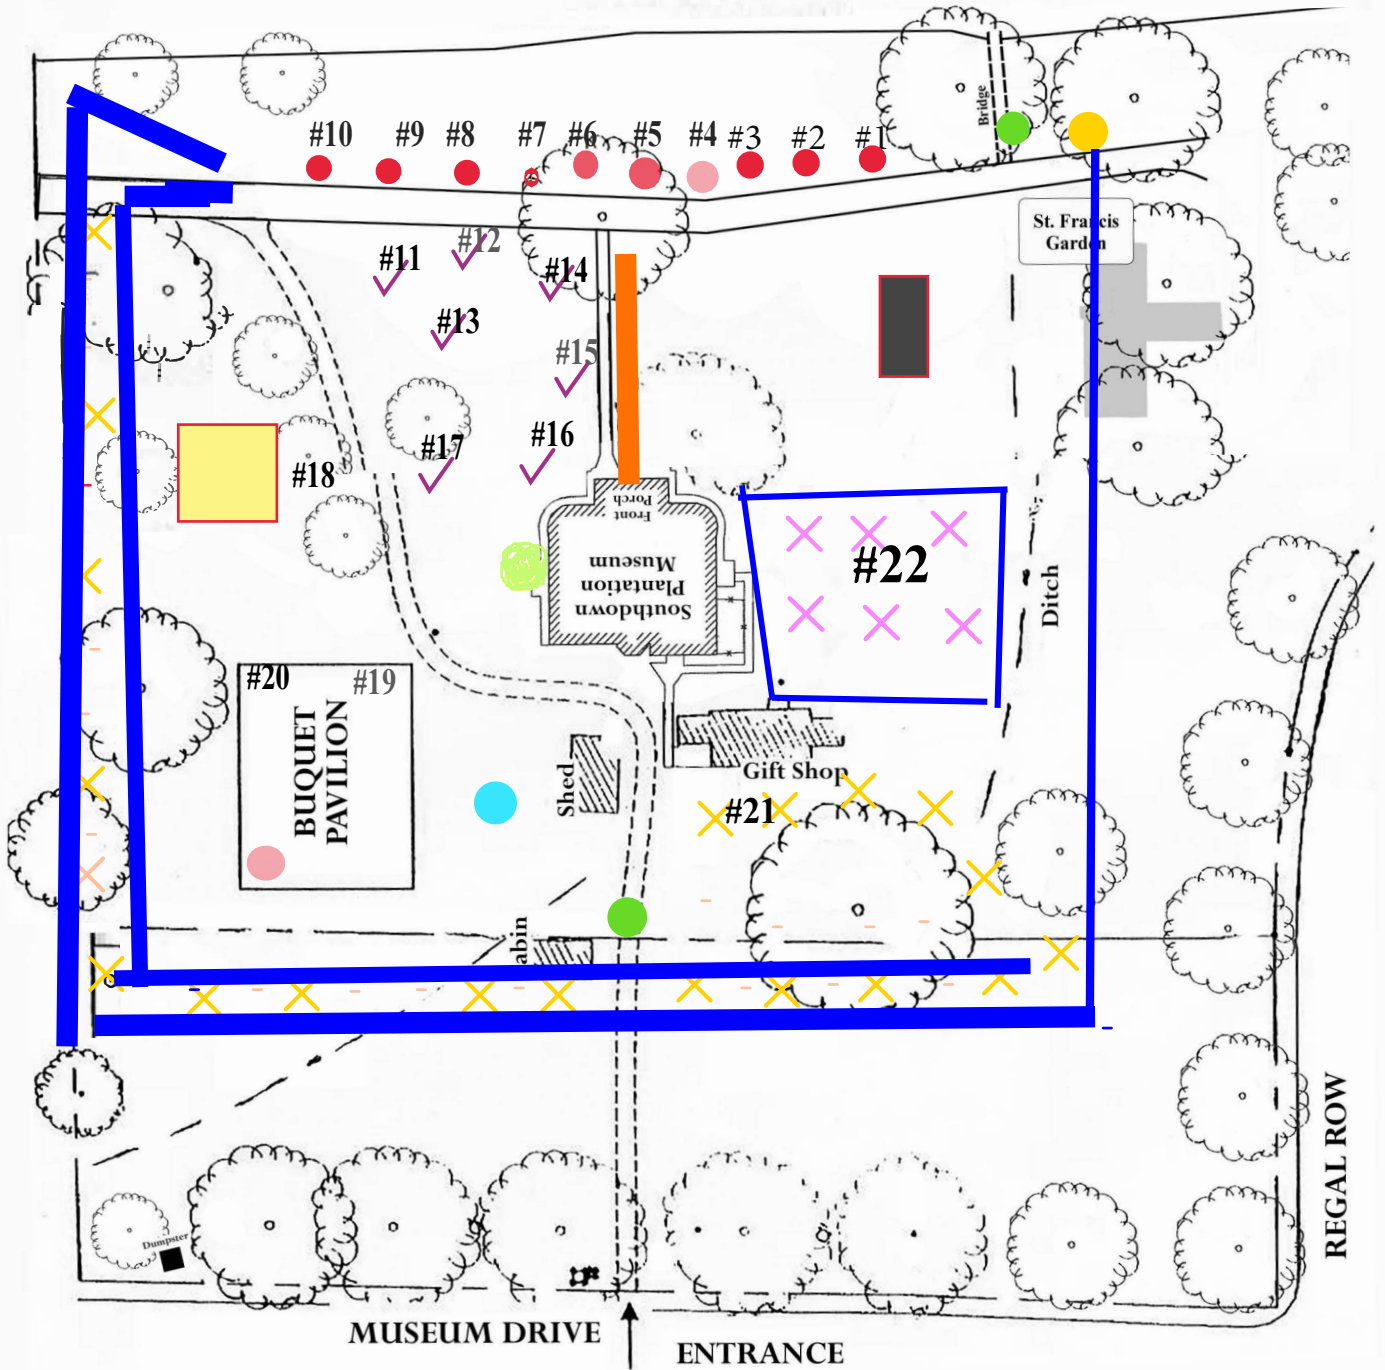

- Food Trucks
- ✓ Craft
- ✕ Train
- Line for Santa & Mrs. Claus
- Bararicades
- Snow
- #3 Stage
- Entrance
- ✕ Blow ups
- Petting Zoo
- #1 Stage
- #2 Stage

HWY 311

LITTLE BAYOU BLACK

← TO ST. CHARLES ST.

- #11 Woodmen Life
- #12 Terrebonne/Lafourche Right to Life
- #13 South La. Bank
- #14 TARC
- #15 Folk Life
- #16 Barker Honda

- #17 State Police
- #18 Cheramie Farms
- #19 THACS
- #20 THACS
- #21 Train
- #22 Blowup/Grames