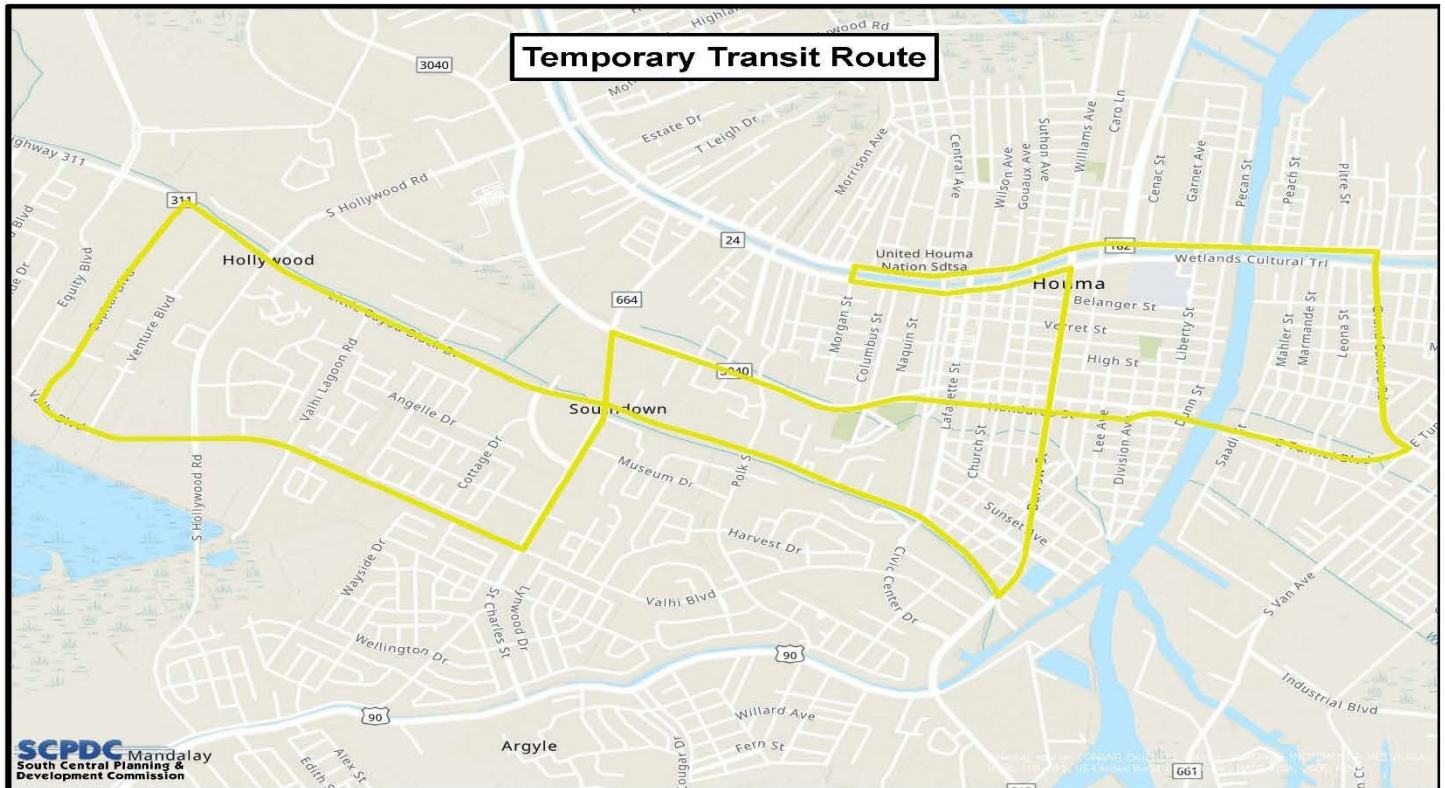

GOOD EARTH TRANSIT TEMPORARY ROUTE

The NEW Temporary Route will follow the below directions:

- From the Bus Station, head down Main St. and take a right onto Barrow St.
- Head down Barrow St., then take a right onto Highway 311.
- Head down Highway 311, then take a left onto Capital Blvd.
- Head down Capital Blvd, then take a left onto Valhi Blvd.
- Head down Valhi Blvd, then take a left onto Saint Charles St.
- Head down Saint Charles St., then take a right onto Tunnel Blvd.
- Head down Tunnel Blvd, then take a left onto Grand Caillou Rd.
- Head down Grand Caillou Rd, then take a left onto E. Park Ave.
- Head down Park Ave, then take a left onto Morgan St. Bridge
- Turn left onto Main St. and arrive at the Bus Station