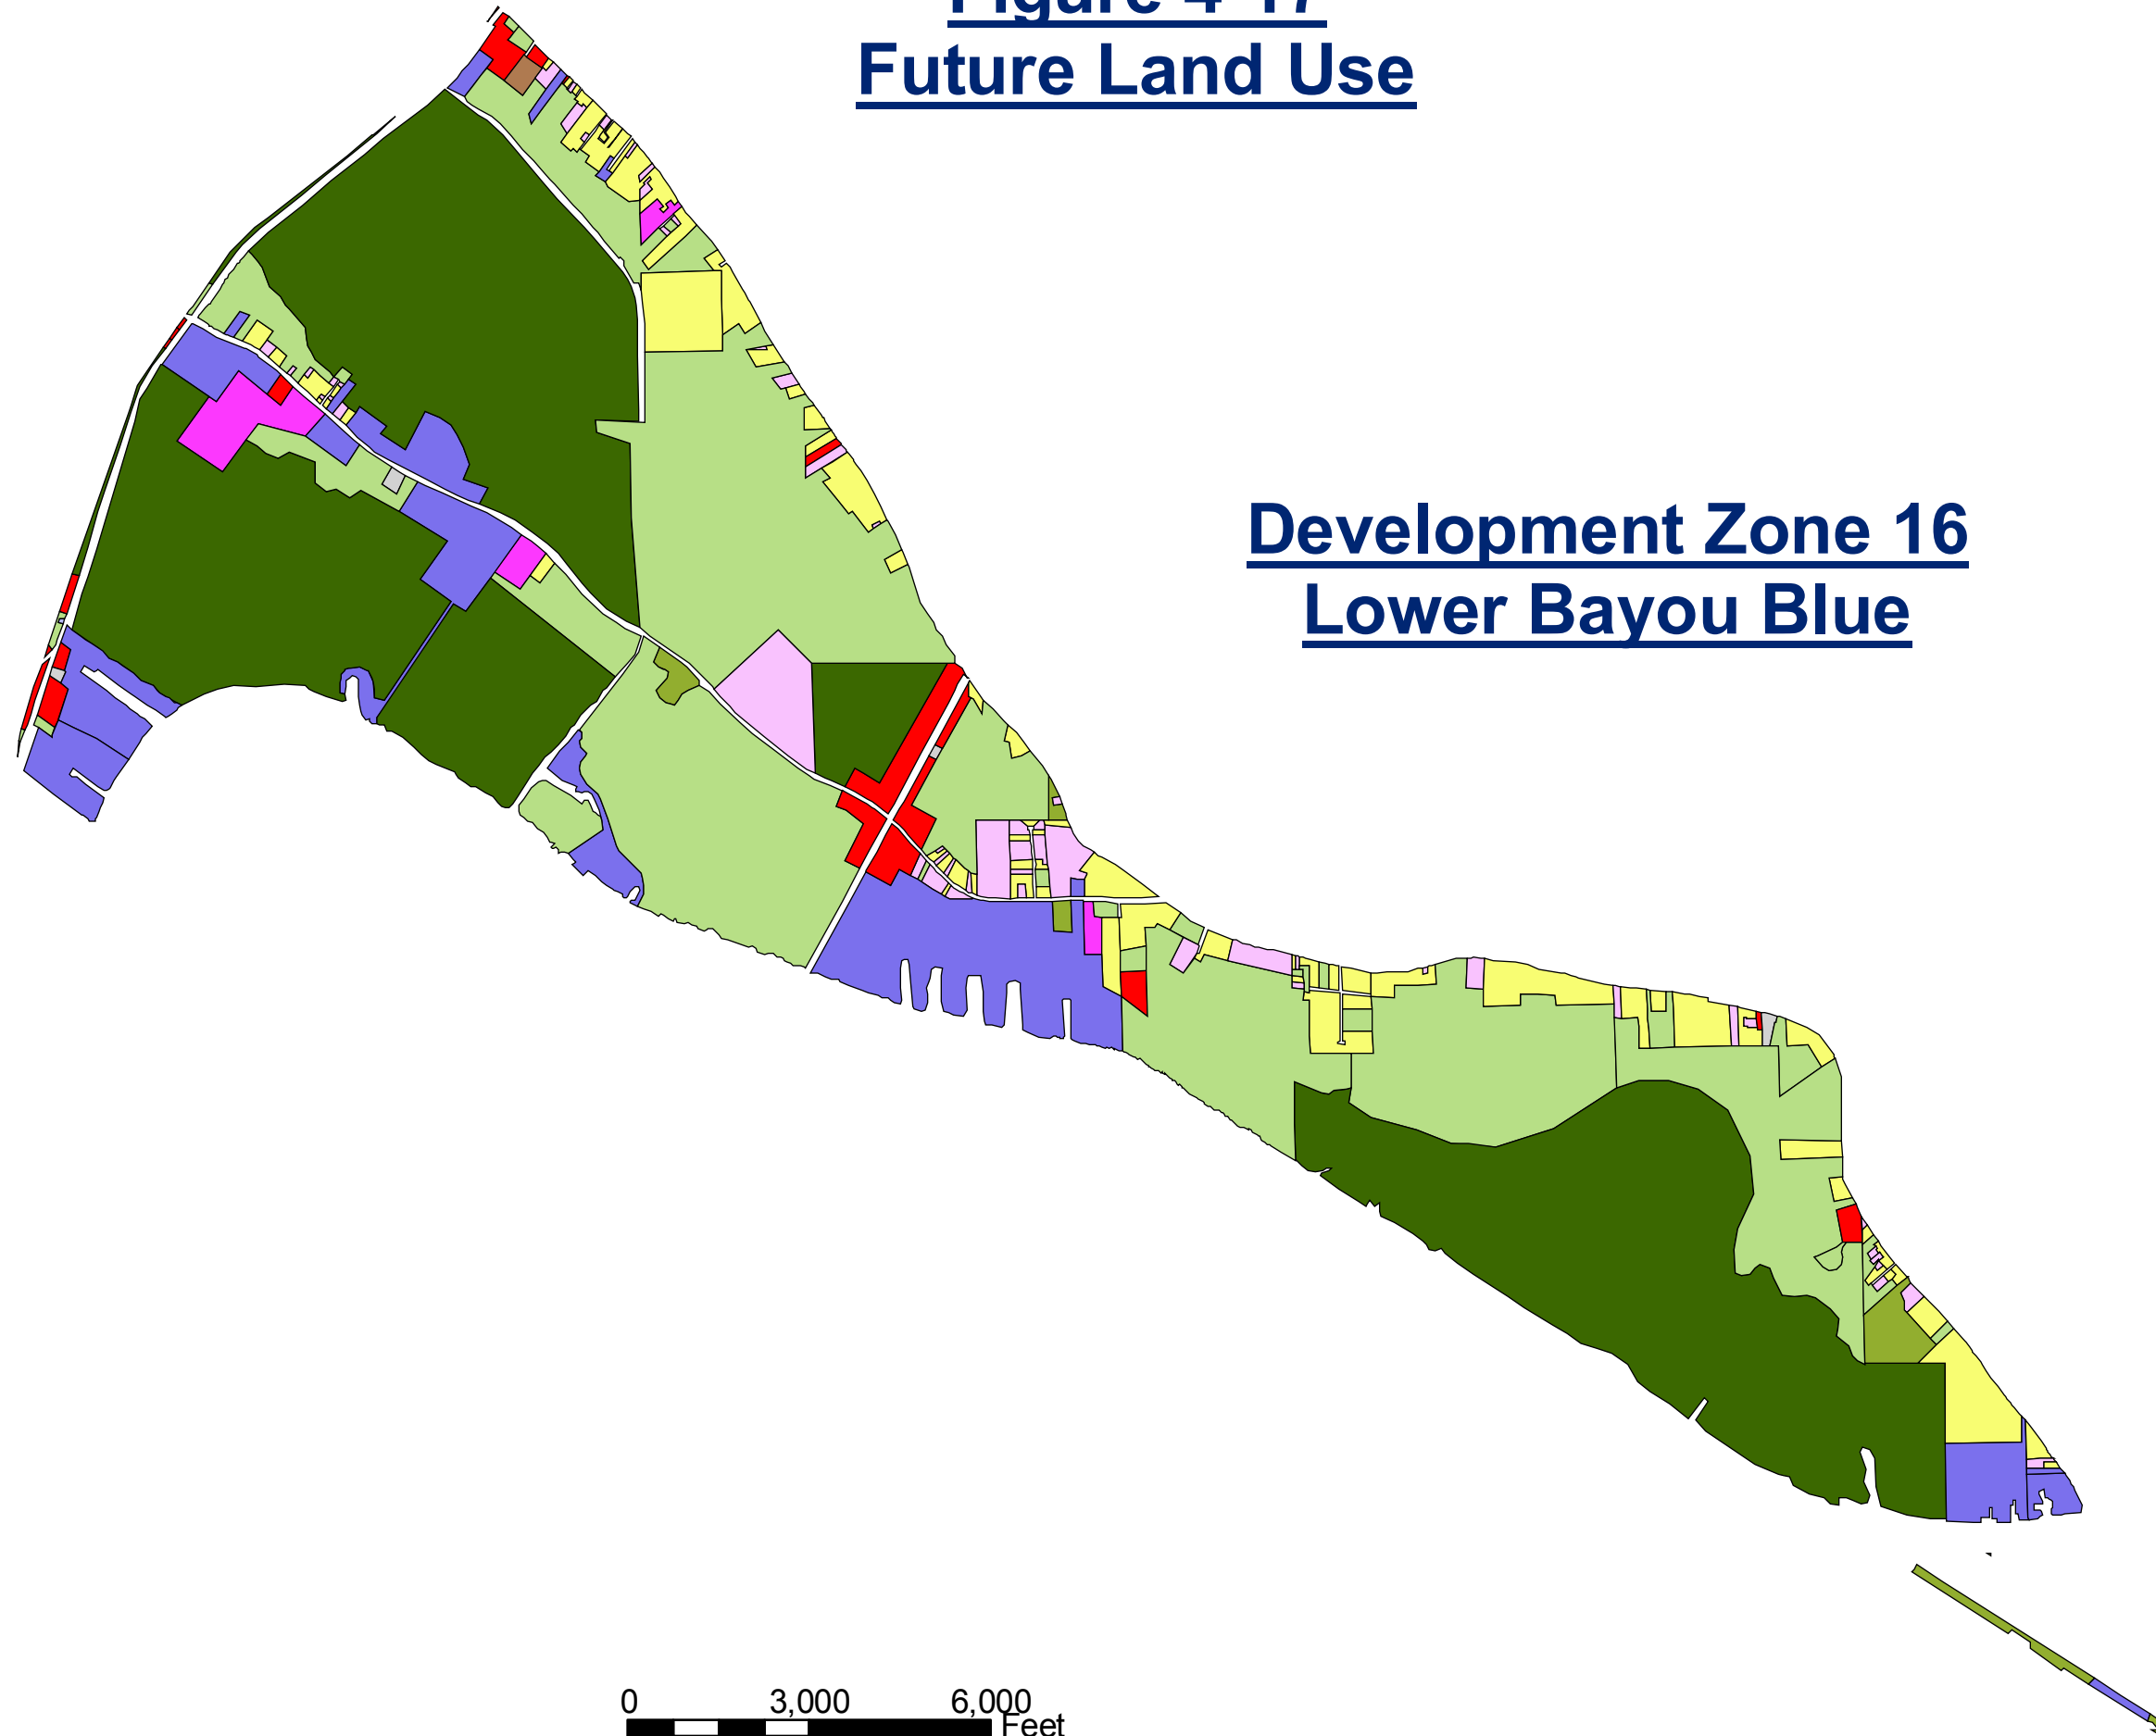

Figure 4-17 Future Land Use

Development Zone 16 Lower Bayou Blue

- Legend**
- Single Family Res.
 - Multi-Family Res.(LD)
 - Multi-Family Res.(HD)
 - Mobile Homes
 - Mobile Home Parks
 - Commercial
 - Offices
 - Medical Offices
 - Home Occupations
 - Public Services
 - Industrial
 - Agricultural
 - Vacant/Open Land
 - Environmentally Sensitive
 - Wellheads
 - Camps