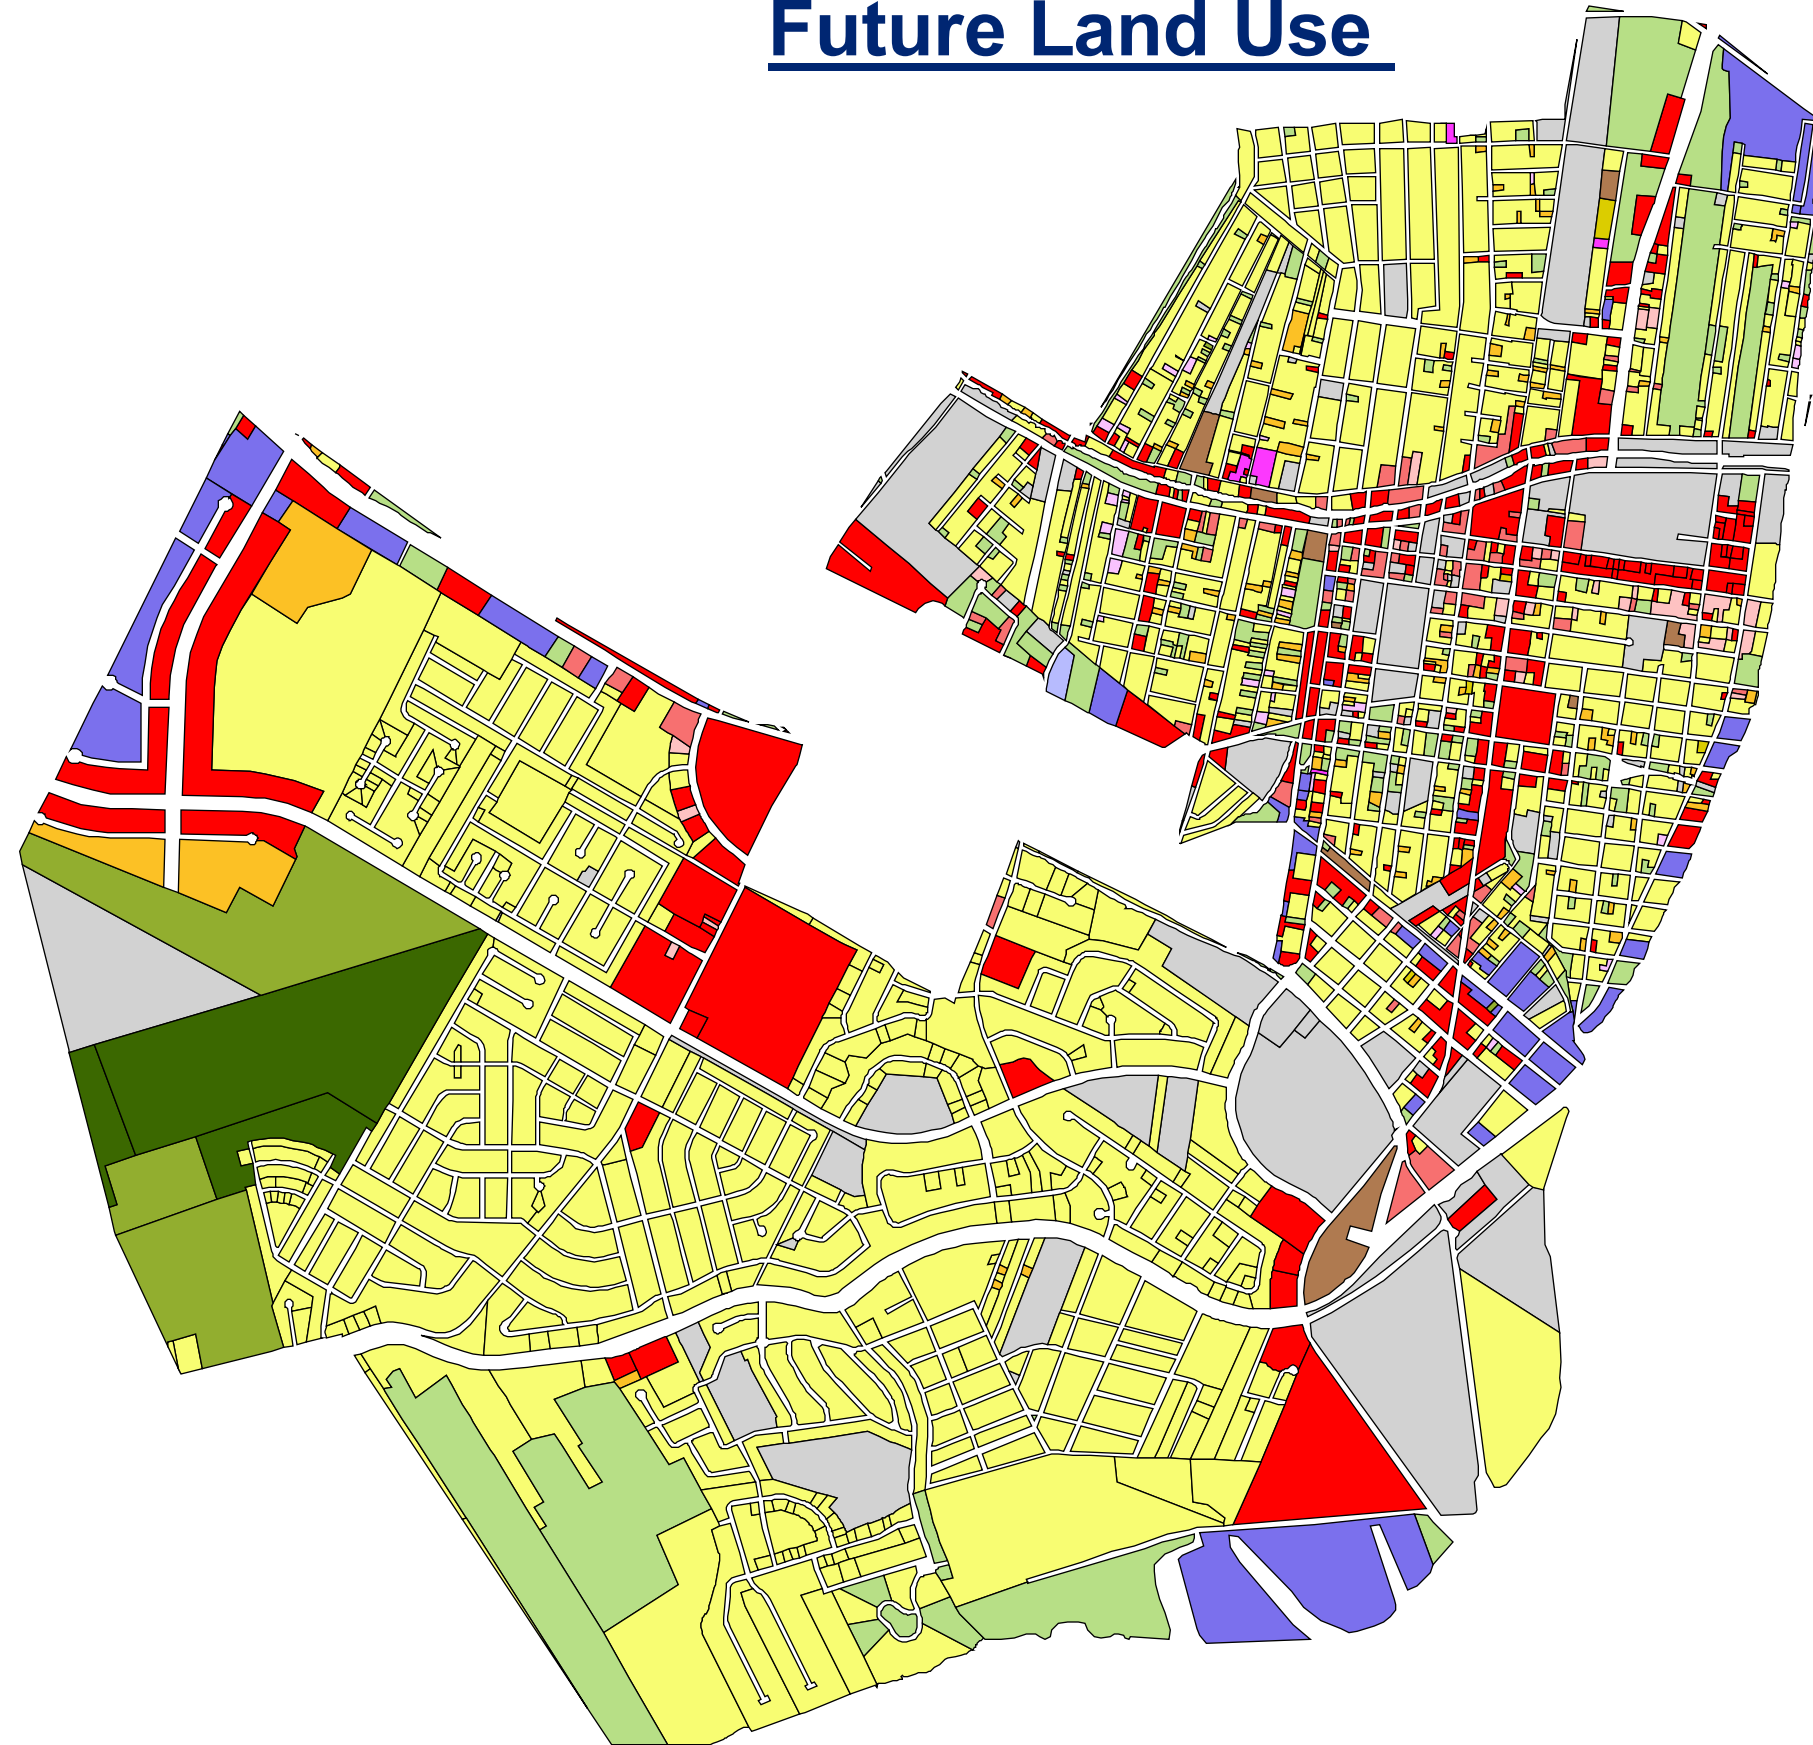

Figure 4-18 Future Land Use

Development Zone 17 West Houma

Legend

- Single Family Res.
- Multi-Family Res.(LD)
- Multi-Family Res.(HD)
- Mobile Homes
- Mobile Home Parks
- Commercial
- Offices
- Medical Offices
- Home Occupations
- Public Services
- Industrial
- Agricultural
- Vacant/Open Land
- Environmentally Sensitive
- Wellheads
- Camps

0 2,000 4,000 Feet