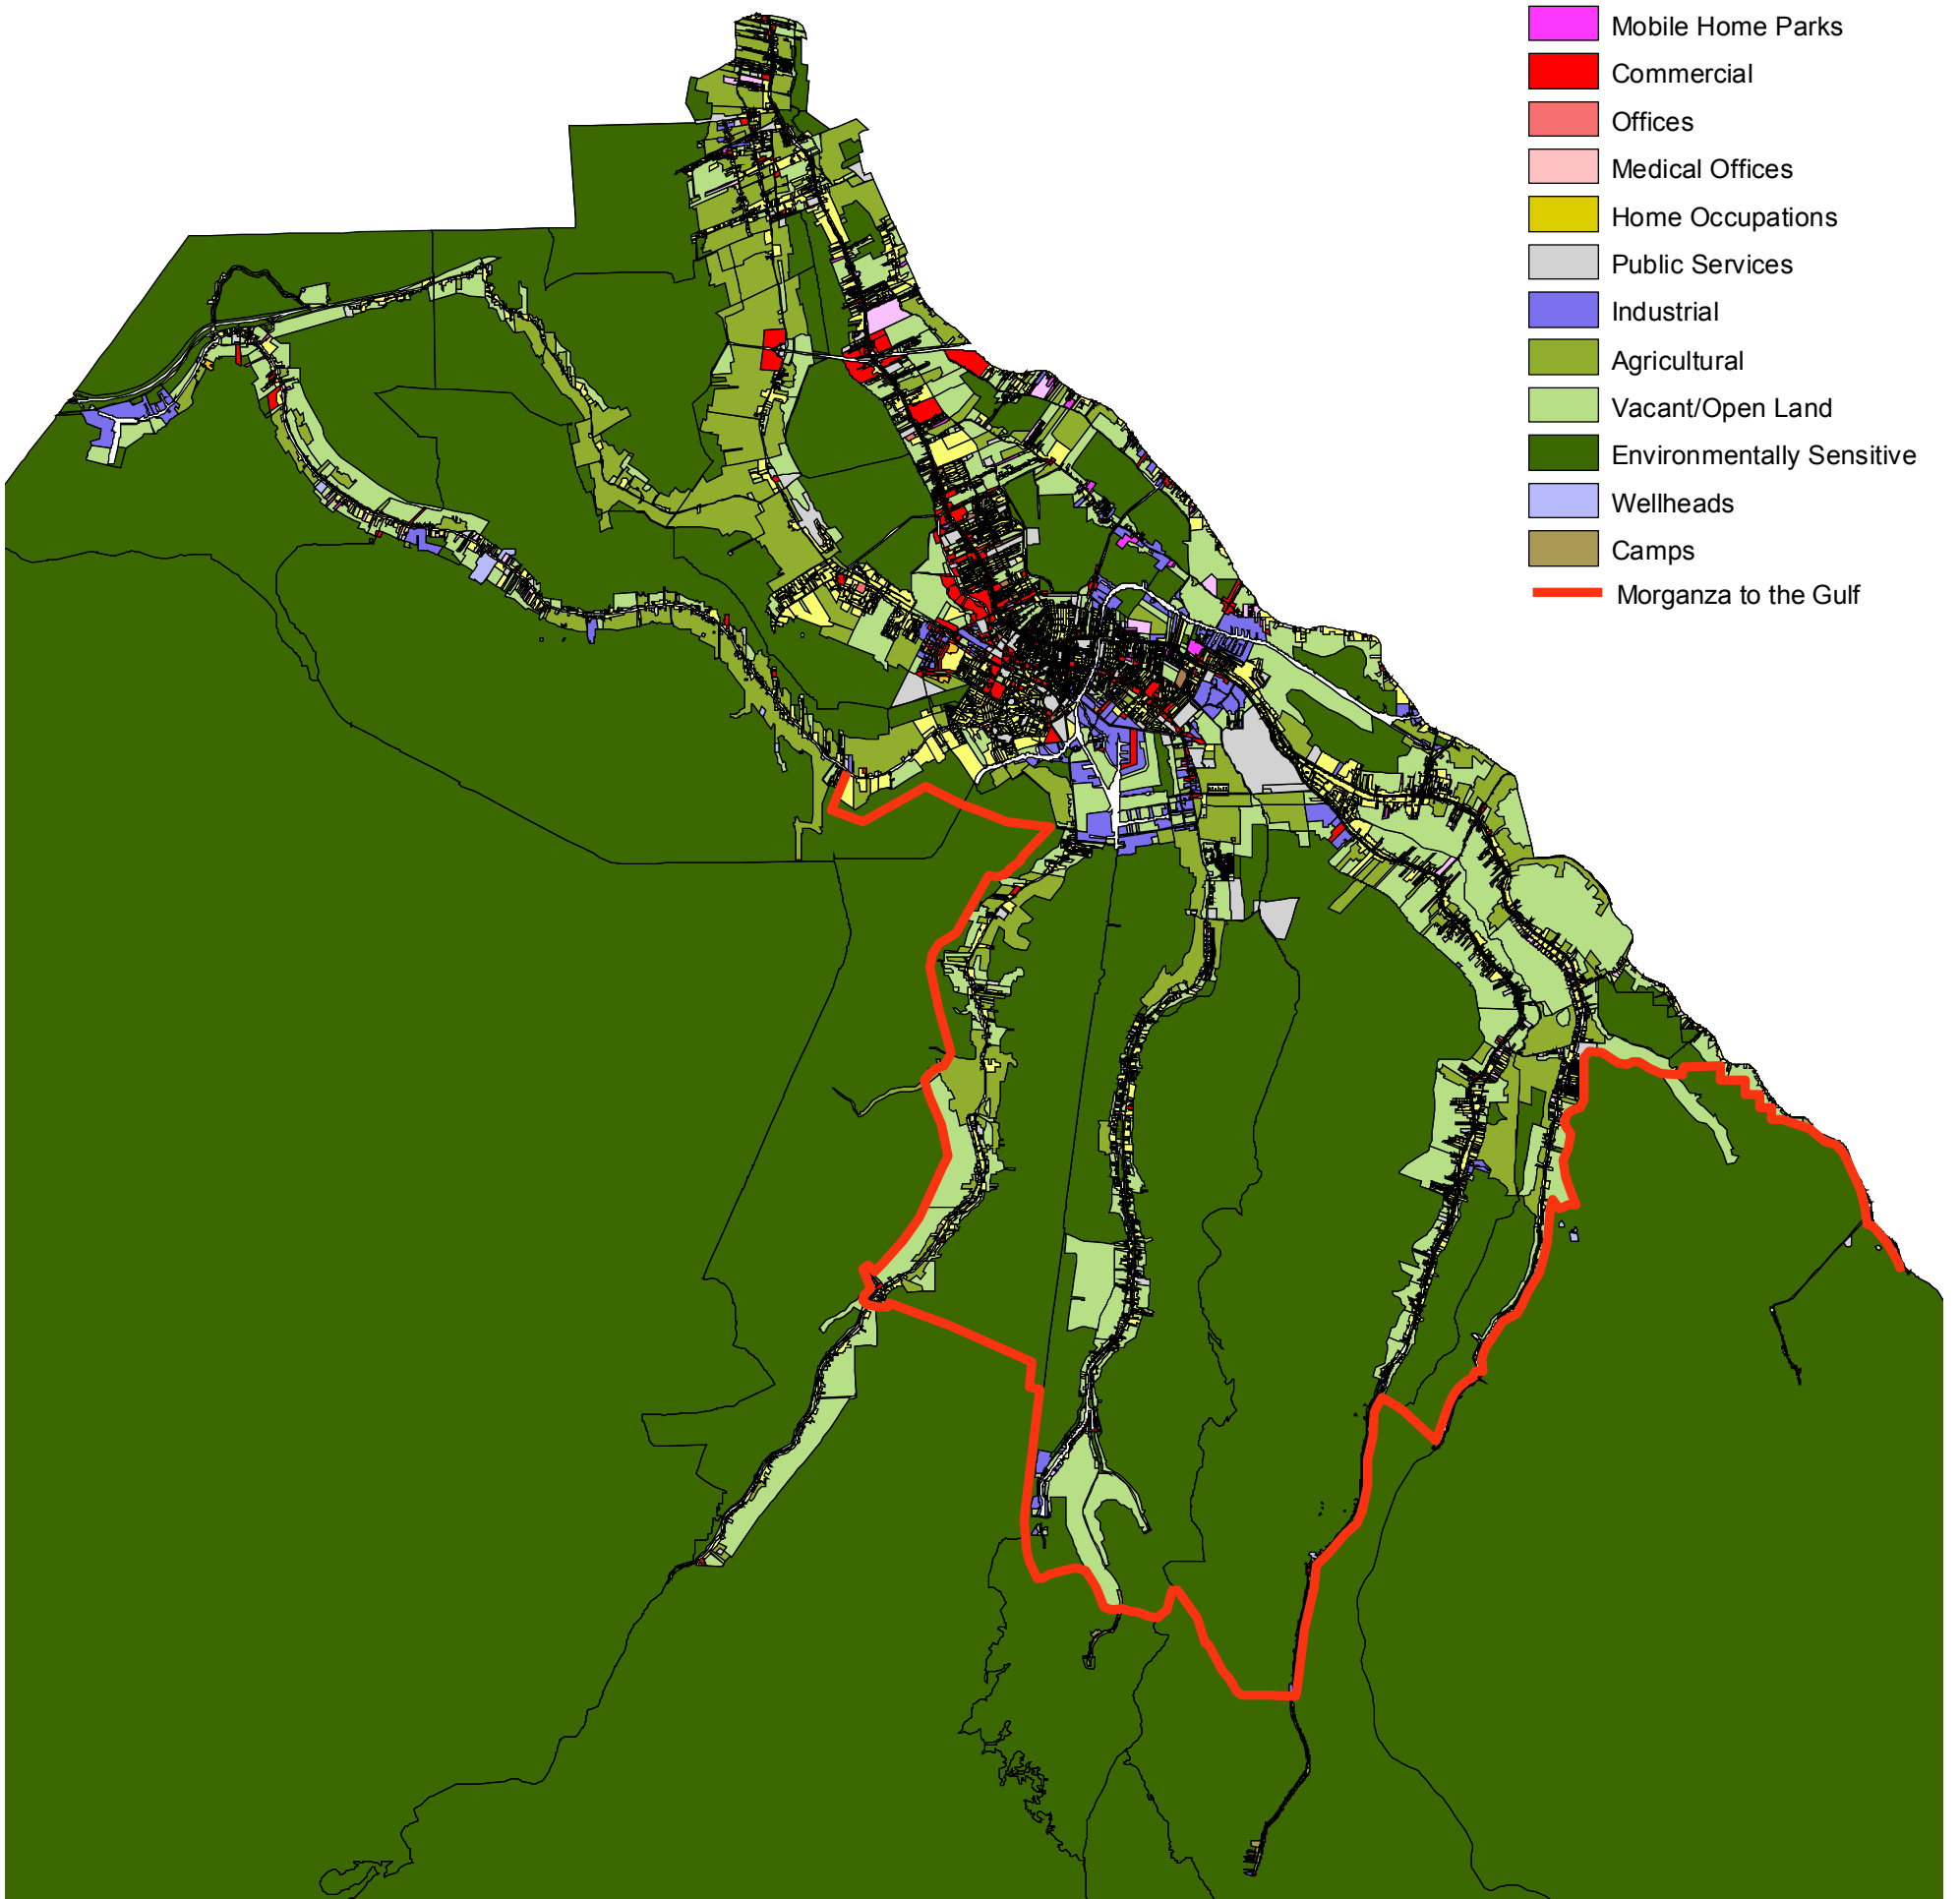

# Figure 4-19 Future Land Use

## Terrebonne Parish Land Use

### Land Use Categories

-  Single Family Res.
-  Multi-Family Res.(LD)
-  Multi-Family Res.(HD)
-  Mobile Homes
-  Mobile Home Parks
-  Commercial
-  Offices
-  Medical Offices
-  Home Occupations
-  Public Services
-  Industrial
-  Agricultural
-  Vacant/Open Land
-  Environmentally Sensitive
-  Wellheads
-  Camps
-  Morganza to the Gulf

0 20,000 40,000 60,000 80,000 Feet